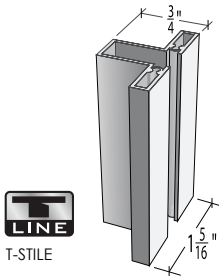

CUSHION CAPTURE ROLLER ASSEMBLY
(SHOWN WITH SINGLE TOP TRACK)

Track Type

- Portofino Series for top hung pocket door panels, Single Tracks
- Vertically fastened (Cage Header, Ceiling, Soffit Mount) to required solid backing

Sliding System

- Quad wheel ball bearing top rollers (2 per panel) with vertical adjusting bolt
- Cushion Capture soft closing stops (1 per panel at closed end)
- Bottom jamb guides

Aluminum/Glass Panel Profile

"T" Stile Panel Frame (Standard)

- Stile: 3/4" width x 1 5/16" door thickness with full length face pull
- Bottom Rail: 1 1/2" height
- Top Rail: 1 1/2" height
- Standard Finish: Clear Anodized
- Optional Finish: Black Anodized
- Division Bars: Surface mount faux division bars - 1 1/2" x 1/8" for divided lite look

System 214 Panel Frame (Optional)

- Stile: 2 1/4" width x 1 5/16" Door Thickness with full length face pull
- Bottom Rail: 2 1/4" height standard, optional 1 1/2" height
- Top Rail: 1 1/2" height standard, optional 2 1/4" height
- Standard Finish: Clear Anodized
- Optional Finish: Black Anodized
- Optional Lock: In-stile sliding door lock - Keyed or Privacy functions
- Division Bars: Surface mount faux division bars - 1 1/2" x 1/8" for divided lite look

Maximum Panel Size

- Width: 60"
- Height: 108"

Glass

- Translucent
  - Standard: Clear Laminated Safety Glass O/A thickness 6mm with .015 PVB Interlayer
  - Standard: Diffused White Laminated O/A thickness 6mm with .015 PVB Interlayer
- Opaque
  - Optional: Pure White Laminated O/A thickness 6mm with .015 PVB Interlayer
  - Optional: White Back-Painted Safety Glass O/A thickness 6mm (3mm Cat 2 Vinyl Backing x 2)
  - Optional: Black Back-Painted Safety Glass O/A thickness 6mm (3mm Cat 2 Vinyl Backing x 2)
- Other
  - Optional: Customer supplied inserts

Application

Visit <http://rivieraglassdividers.com/portofino/> for various plan layouts, link to shop drawings and link to installation instructions