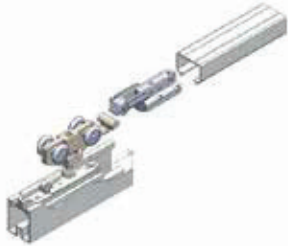

CUSHION CAPTURE ROLLER ASSEMBLY  
(SHOWN WITH SINGLE TOP TRACK)

**Track Type**

- Portofino Series for top hung pocket door panels, Single Tracks
- Vertically fastened (Cage Header, Ceiling, Soffit Mount) to required solid backing

**Sliding System**

- Quad wheel ball bearing top rollers (2 per panel) with vertical adjusting bolt
- Cushion Capture soft closing stops (1 per panel at closed end)
- Bottom jamb guides

**Aluminum/Glass Panel Profile**

**"T" Stile Panel Frame (Standard)**

- Stile: 3/4" width x 1 5/16" door thickness with full length face pull
- Bottom Rail: 1 1/2" height
- Top Rail: 1 1/2" height
- Standard Finish: Clear Anodized
- Optional Finish: Black Anodized
- Division Bars: Surface mount faux division bars - 1 1/2" x 1/8" for divided lite look

**System 214 Panel Frame (Optional)**

- Stile: 2 1/4" width x 1 5/16" Door Thickness with full length face pull
- Bottom Rail: 2 1/4" height standard, optional 1 1/2" height
- Top Rail: 1 1/2" height standard, optional 2 1/4" height
- Standard Finish: Clear Anodized
- Optional Finish: Black Anodized
- Optional Lock: In-stile sliding door lock - Keyed or Privacy functions
- Division Bars: Surface mount faux division bars - 1 1/2" x 1/8" for divided lite look