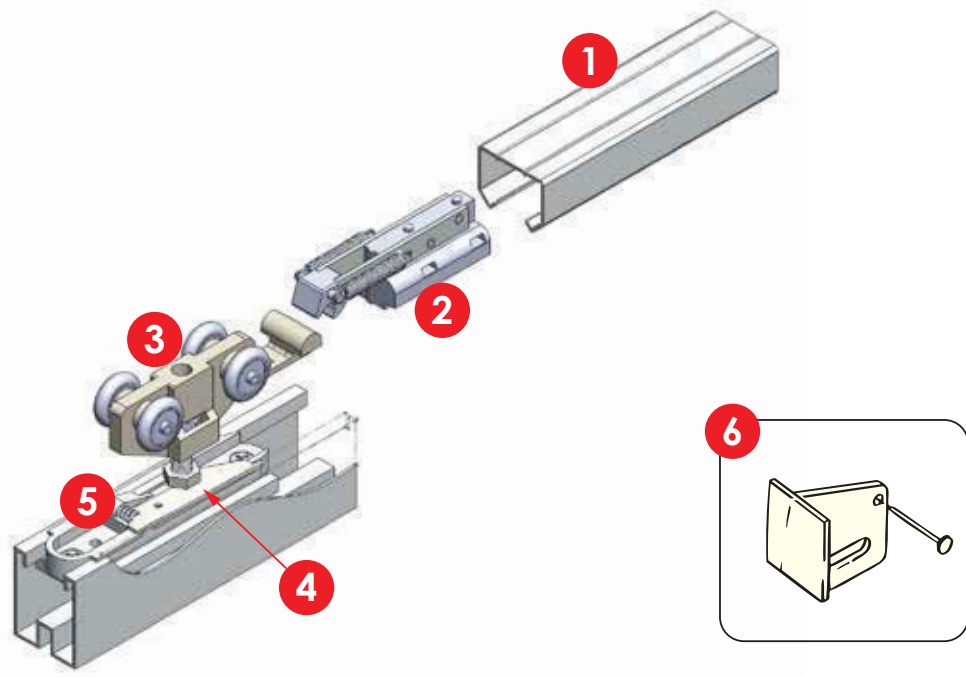

**System 214 Panel Frame (Optional)**

- Stile: 2 1/4" width x 1 5/16" Door Thickness with full length face pull
- Bottom Rail: 2 1/4" height standard, optional 1 1/2" height
- Top Rail: 1 1/2" height standard, optional 2 1/4" height
- Standard Finish: Clear Anodized
- Optional Finish: Black Anodized
- Optional Lock: In-stile sliding door lock - Keyed or Privacy functions
- Division Bars: Surface mount faux division bars - 1 1/2" x 1/8" for divided lite look

**Maximum Panel Size**

- Width: 60"
- Height: 108"

**Glass**

- Translucent
  - Standard: Clear Laminated Safety Glass O/A thickness 6mm with .015 PVB Interlayer
  - Standard: Diffused White Laminated O/A thickness 6mm with .015 PVB Interlayer
- Opaque
  - Optional: Pure White Laminated O/A thickness 6mm with .015 PVB Interlayer
  - Optional: White Back-Painted Safety Glass O/A thickness 6mm (3mm Cat 2 Vinyl Backing x 2)
  - Optional: Black Back-Painted Safety Glass O/A thickness 6mm (3mm Cat 2 Vinyl Backing x 2)
- Other
  - Optional: Customer supplied inserts

# Portofino - System Components

- 1 - Top Track
- 2 - Cushion Capture
- 3 - Roller
- 4 - Adjusting Bolt
- 5 - Hanger Lock
- 6 - Door Guide