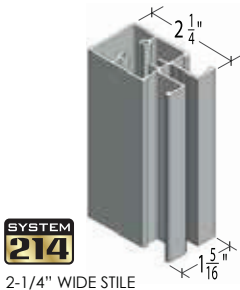

CUSHION CAPTURE ROLLER ASSEMBLY
(SHOWN WITH SINGLE TOP TRACK)

Track Type

- Portofino Series for top hung pocket door panels, Single Tracks
- Vertically fastened (Cage Header, Ceiling, Soffit Mount) to required solid backing

Sliding System

- Quad wheel ball bearing top rollers (2 per panel) with vertical adjusting bolt
- Cushion Capture soft closing stops (1 per panel at closed end)
- Bottom jamb guides

Aluminum/Glass Panel Profile

"T" Stile Panel Frame (Standard)

- Stile: 3/4" width x 1 5/16" door thickness with full length face pull
- Bottom Rail: 1 1/2" height
- Top Rail: 1 1/2" height
- Standard Finish: Clear Anodized
- Optional Finish: Black Anodized
- Division Bars: Surface mount faux division bars - 1 1/2" x 1/8" for divided lite look

System 214 Panel Frame (Optional)

- Stile: 2 1/4" width x 1 5/16" Door Thickness with full length face pull
- Bottom Rail: 2 1/4" height standard, optional 1 1/2" height
- Top Rail: 1 1/2" height standard, optional 2 1/4" height
- Standard Finish: Clear Anodized
- Optional Finish: Black Anodized
- Optional Lock: In-stile sliding door lock - Keyed or Privacy functions
- Division Bars: Surface mount faux division bars - 1 1/2" x 1/8" for divided lite look

Maximum Panel Size

- Width: 60"
- Height: 108"

Glass

- Translucent
  - Standard: Clear Laminated Safety Glass O/A thickness 6mm with .015 PVB Interlayer
  - Standard: Diffused White Laminated O/A thickness 6mm with .015 PVB Interlayer
- Opaque
  - Optional: Pure White Laminated O/A thickness 6mm with .015 PVB Interlayer
  - Optional: White Back-Painted Safety Glass O/A thickness 6mm (3mm Cat 2 Vinyl Backing x 2)
  - Optional: Black Back-Painted Safety Glass O/A thickness 6mm (3mm Cat 2 Vinyl Backing x 2)
- Other
  - Optional: Customer supplied inserts

Application

Visit <http://rivieraglassdividers.com/portofino/> for various plan layouts, link to shop drawings and link to installation instructions