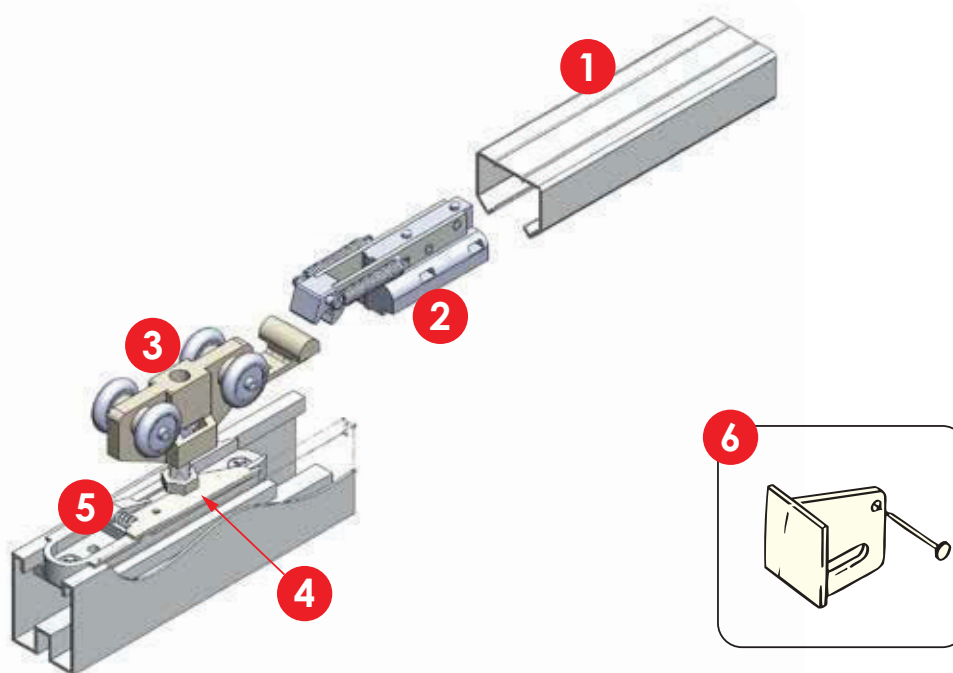

System 214 Panel Frame (Optional)

- Stile: 2 1/4" width x 1 5/16" Door Thickness with full length face pull
- Bottom Rail: 2 1/4" height standard, optional 1 1/2" height
- Top Rail: 1 1/2" height standard, optional 2 1/4" height
- Standard Finish: Clear Anodized
- Optional Finish: Black Anodized
- Optional Lock: In-stile sliding door lock - Keyed or Privacy functions
- Division Bars: Surface mount faux division bars - 1 1/2" x 1/8" for divided lite look

Maximum Panel Size

- Width: 60"
- Height: 108"

Glass

- Translucent
 - Standard: Clear Laminated Safety Glass O/A thickness 6mm with .015 PVB Interlayer
 - Standard: Diffused White Laminated O/A thickness 6mm with .015 PVB Interlayer
- Opaque
 - Optional: Pure White Laminated O/A thickness 6mm with .015 PVB Interlayer
 - Optional: White Back-Painted Safety Glass O/A thickness 6mm (3mm Cat 2 Vinyl Backing x 2)
 - Optional: Black Back-Painted Safety Glass O/A thickness 6mm (3mm Cat 2 Vinyl Backing x 2)
- Other
 - Optional: Customer supplied inserts

Application

Visit <http://rivieraglassdividers.com/portofino/> for various plan layouts, link to shop drawings and link to installation instructions

Portofino - System Components

- 1 - Top Track
- 2 - Cushion Capture
- 3 - Roller
- 4 - Adjusting Bolt
- 5 - Hanger Lock
- 6 - Door Guide

General

- A - "T" Stile
- B - System 214 Wide 2 1/4" Stile **
- C - Sidelite Shoe
- D - System 214 Lock
- E - System 214 Edge Pull