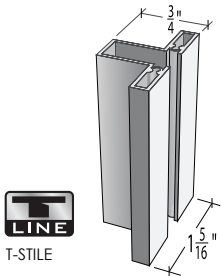

CUSHION CAPTURE ROLLER ASSEMBLY
(SHOWN WITH SINGLE TOP TRACK)