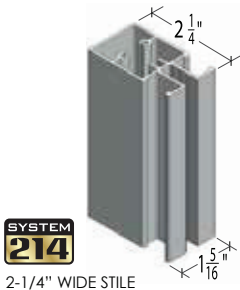

T-STYLE

SYSTEM 214

2-1/4" WIDE STILE

Track Type

- Portofino Series for top hung pocket door panels, Single Tracks
- Vertically fastened (Cage Header, Ceiling, Soffit Mount) to required solid backing

Sliding System

- Quad wheel ball bearing top rollers (2 per panel) with vertical adjusting bolt
- Cushion Capture soft closing stops (1 per panel at closed end)
- Bottom jamb guides

Aluminum/Glass Panel Profile

"T" Stile Panel Frame (Standard)

- Stile: 3/4" width x 1 5/16" door thickness with full length face pull
- Bottom Rail: 1 1/2" height
- Top Rail: 1 1/2" height
- Standard Finish: Clear Anodized
- Optional Finish: Black Anodized
- Division Bars: Surface mount faux division bars - 1 1/2" x 1/8" for divided lite look

System 214 Panel Frame (Optional)

- Stile: 2 1/4" width x 1 5/16" Door Thickness with full length face pull
- Bottom Rail: 2 1/4" height standard, optional 1 1/2" height
- Top Rail: 1 1/2" height standard, optional 2 1/4" height
- Standard Finish: Clear Anodized
- Optional Finish: Black Anodized
- Optional Lock: In-stile sliding door lock - Keyed or Privacy functions
- Division Bars: Surface mount faux division bars - 1 1/2" x 1/8" for divided lite look

Maximum Panel Size

- Width: 60"
- Height: 108"

Glass

- Translucent
  - Standard: Clear Laminated Safety Glass O/A thickness 6mm with .015 PVB Interlayer
  - Standard: Diffused White Laminated O/A thickness 6mm with .015 PVB Interlayer
- Opaque
  - Optional: Pure White Laminated O/A thickness 6mm with .015 PVB Interlayer
  - Optional: White Back-Painted Safety Glass O/A thickness 6mm (3mm Cat 2 Vinyl Backing x 2)
  - Optional: Black Back-Painted Safety Glass O/A thickness 6mm (3mm Cat 2 Vinyl Backing x 2)
- Other
  - Optional: Customer supplied inserts

Application

Visit <http://rivieraglassdividers.com/portofino/> for various plan layouts, link to shop drawings and link to installation instructions