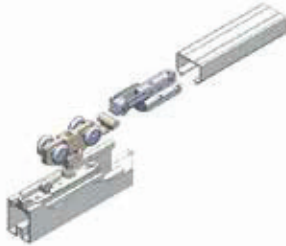

CUSHION CAPTURE ROLLER ASSEMBLY
(SHOWN WITH SINGLE TOP TRACK)

T-STYLE

SYSTEM 214

2-1/4" WIDE STILE

Track Type

- Portofino Series for top hung pocket door panels, Single Tracks
- Vertically fastened (Cage Header, Ceiling, Soffit Mount) to required solid backing

Sliding System

- Quad wheel ball bearing top rollers (2 per panel) with vertical adjusting bolt
- Cushion Capture soft closing stops (1 per panel at closed end)
- Bottom jamb guides

Aluminum/Glass Panel Profile

"T" Stile Panel Frame (Standard)

- Stile: 3/4" width x 1 5/16" door thickness with full length face pull
- Bottom Rail: 1 1/2" height
- Top Rail: 1 1/2" height
- Standard Finish: Clear Anodized
- Optional Finish: Black Anodized
- Division Bars: Surface mount faux division bars - 1 1/2" x 1/8" for divided lite look

System 214 Panel Frame (Optional)

- Stile: 2 1/4" width x 1 5/16" Door Thickness with full length face pull
- Bottom Rail: 2 1/4" height standard, optional 1 1/2" height
- Top Rail: 1 1/2" height standard, optional 2 1/4" height
- Standard Finish: Clear Anodized
- Optional Finish: Black Anodized
- Optional Lock: In-stile sliding door lock - Keyed or Privacy functions
- Division Bars: Surface mount faux division bars - 1 1/2" x 1/8" for divided lite look