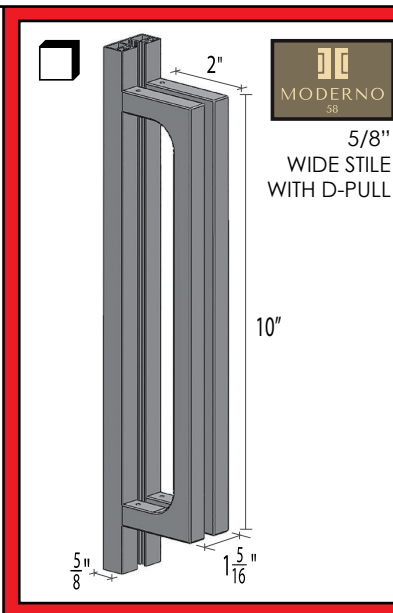

1. STANDARD INSERTS
2. ☐ DIFFUSED WHITE LAMI GLASS
   - ☐ CLEAR LAMINATED GLASS
   - ☐ MIRROR
   - ☐ PREFINISHED HARDBOARD
   - ☐ MIRROR / HARDBOARD

1. SPECIAL INSERTS
2. ☐ POLAR WHITE GLASS
   - ☐ BLACK GLASS
   - ☐ CUSTOMER SUPPLIED INSERT
   - ☐ DIVISION BARS

DRAWN BY: JL

DATE: 11/01/20

CHECKED BY: DL