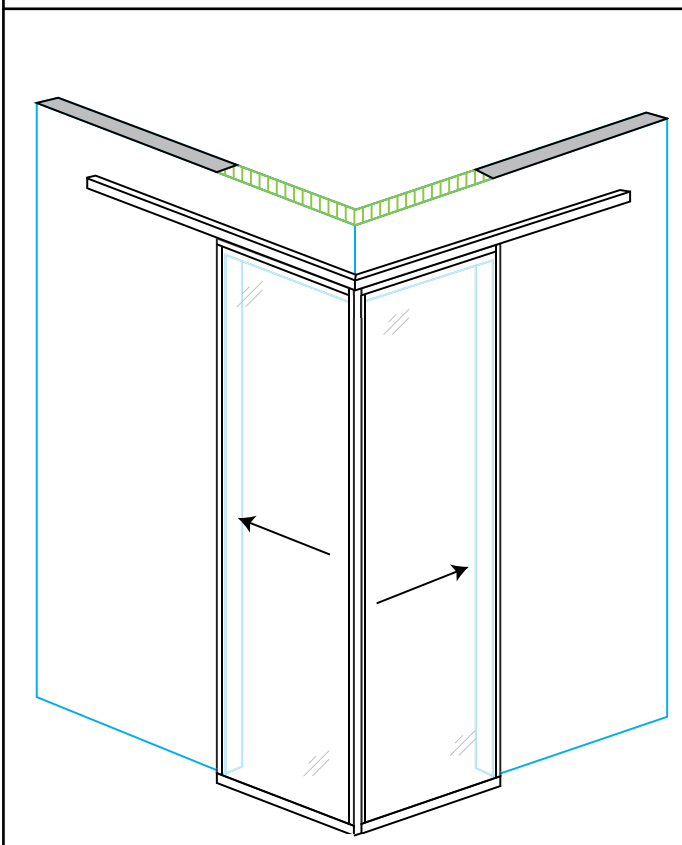

ELEVATION A

SEE INSTALLATION INSTRUCTIONS FOR CORNER DETAILS

PROJECT:

ARCHITECT:

ALLIANCE GLASS DOORS INC.
 Surrey, BC, Canada, V3W 1A2
 T: 604.501.2588
 F: 604.501.1608
 rivieraglassdividers.com

MONACO Mx-SWP* with Mx-SWP* at 90°
 Single Track - Outside Wall Mount - Floor Post to Single Track - Outside Wall Mount - Floor Post

SHEET:

JOB #:

- STANDARD INSERTS
- DIFFUSED WHITE LAMI GLASS
 - CLEAR LAMINATED GLASS
 - MIRROR
 - PREFINISHED HARDBOARD
 - MIRROR / HARDBOARD

- SPECIAL INSERTS
- POLAR WHITE GLASS
 - BLACK GLASS
 - CUSTOMER SUPPLIED INSERT
 - DIVISION BARS