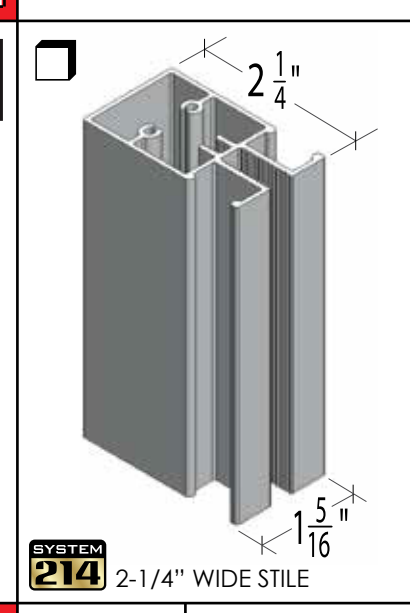

1. STANDARD INSERTS
2. ☐ DIFFUSED WHITE LAMI GLASS
   - ☐ CLEAR LAMINATED GLASS
   - ☐ MIRROR
   - ☐ PREFINISHED HARDBOARD
   - ☐ MIRROR / HARDBOARD

1. SPECIAL INSERTS
2. ☐ POLAR WHITE GLASS
   - ☐ BLACK GLASS
   - ☐ CUSTOMER SUPPLIED INSERT
   - ☐ DIVISION BARS

DRAWN BY: JL

DATE: 11/01/20

CHECKED BY: DL