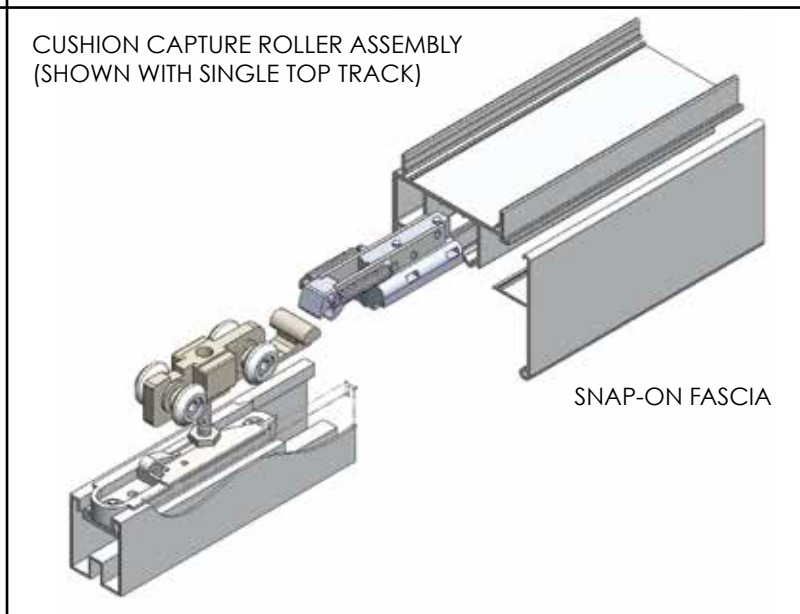

ELEVATION A

SEE INSTALLATION INSTRUCTIONS FOR CORNER DETAILS

PROJECT:

ARCHITECT:

ALLIANCE GLASS DOORS INC.
 Surrey, BC, Canada, V3W 1A2
 T: 604.501.2588
 F: 604.501.1608
 rivieraglassdividers.com

MONACO Mx-SWP* with Mx-SWP* at 90°
 Single Track - Outside Wall Mount - Floor Post to Single Track - Outside Wall Mount - Floor Post

SHEET:

JOB #:

- STANDARD INSERTS
- DIFFUSED WHITE LAMI GLASS
 - CLEAR LAMINATED GLASS
 - MIRROR
 - PREFINISHED HARDBOARD
 - MIRROR / HARDBOARD

- SPECIAL INSERTS
- POLAR WHITE GLASS
 - BLACK GLASS
 - CUSTOMER SUPPLIED INSERT
 - DIVISION BARS