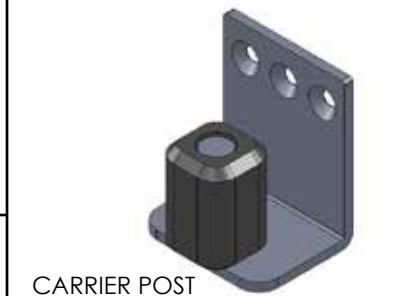

ELEVATION A

SEE INSTALLATION INSTRUCTIONS FOR CORNER DETAILS

PROJECT:

ARCHITECT:

ALLIANCE GLASS DOORS INC.
 Surrey, BC, Canada, V3W 1A2
 T: 604.501.2588
 F: 604.501.1608
 rivieraglassdividers.com

MONACO Mx-SWP* with Mx-SWP* at 90°
 Single Track - Outside Wall Mount - Floor Post to Single Track - Outside Wall Mount - Floor Post

SHEET:

JOB #:

- STANDARD INSERTS
- DIFFUSED WHITE LAMI GLASS
 - CLEAR LAMINATED GLASS
 - MIRROR
 - PREFINISHED HARDBOARD
 - MIRROR / HARDBOARD

- SPECIAL INSERTS
- POLAR WHITE GLASS
 - BLACK GLASS
 - CUSTOMER SUPPLIED INSERT
 - DIVISION BARS