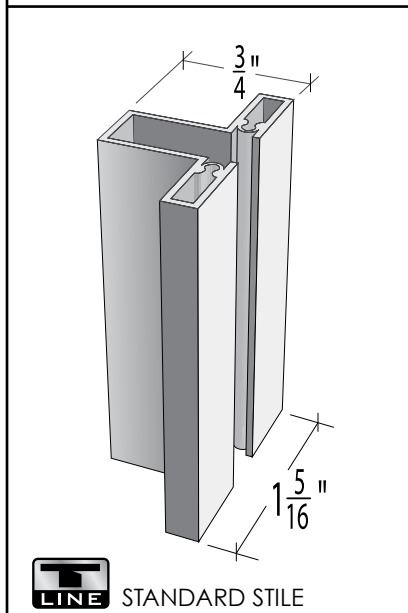

1. STANDARD INSERTS
2. ☐ DIFFUSED WHITE LAMI GLASS
   - ☐ CLEAR LAMINATED GLASS
   - ☐ MIRROR
   - ☐ PREFINISHED HARDBOARD
   - ☐ MIRROR / HARDBOARD

1. SPECIAL INSERTS
2. ☐ POLAR WHITE GLASS
   - ☐ BLACK GLASS
   - ☐ CUSTOMER SUPPLIED INSERT
   - ☐ DIVISION BARS

DRAWN BY: JL

DATE: 11/01/20

CHECKED BY: DL