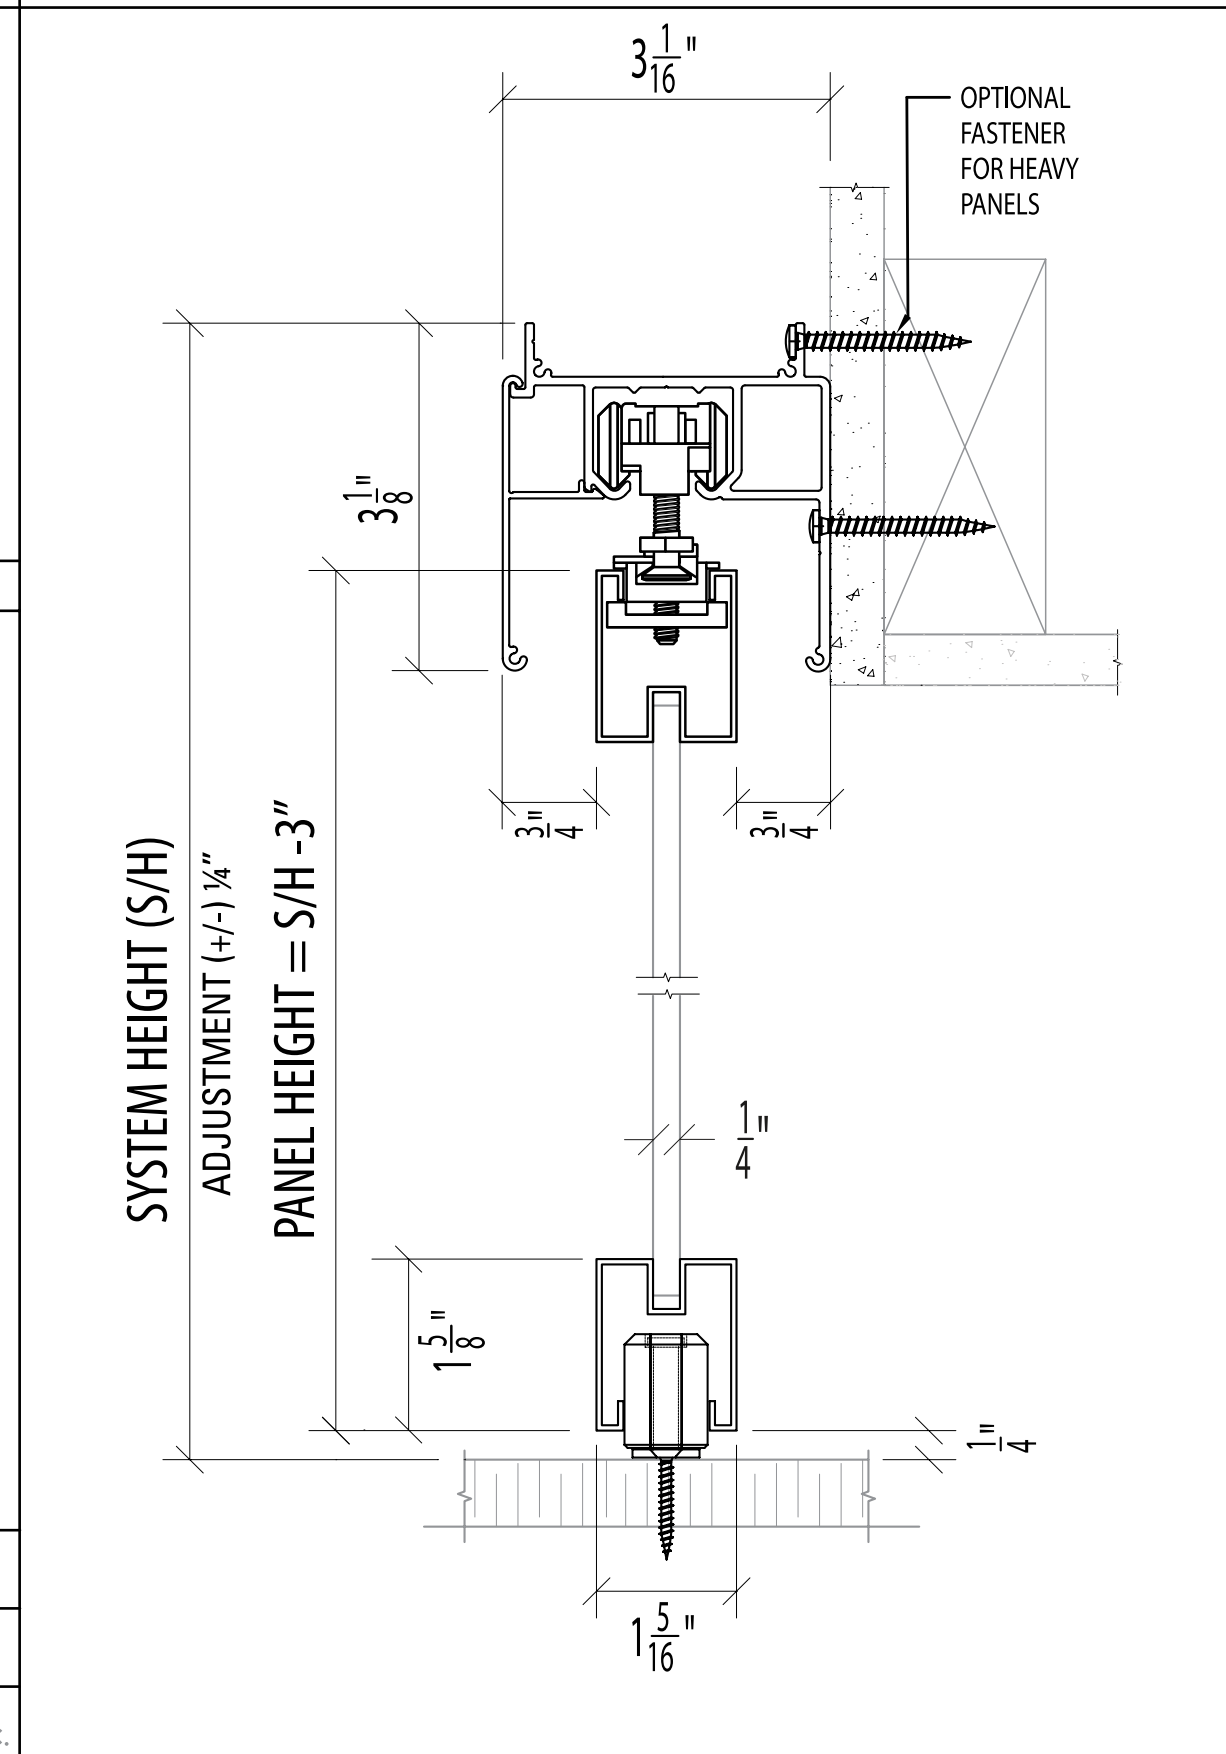

ELEVATION A

SEE INSTALLATION INSTRUCTIONS FOR CORNER DETAILS

PROJECT:

ARCHITECT:

ALLIANCE GLASS DOORS INC.
 Surrey, BC, Canada, V3W 1A2
 T: 604.501.2588
 F: 604.501.1608
 rivieraglassdividers.com

MONACO Mx-SWP* with Mx-SWP* at 90°
 Single Track - Outside Wall Mount - Floor Post to Single Track - Outside Wall Mount - Floor Post

DRAWN BY: JL

DATE: 11/01/20

CHECKED BY: DL