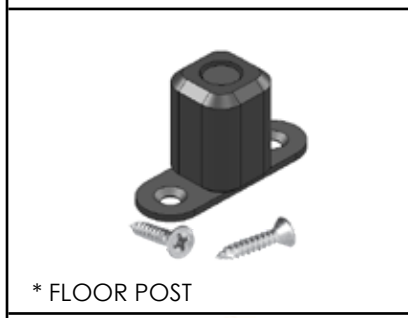

1. STANDARD INSERTS
2. ☐ DIFFUSED WHITE LAMI GLASS
   - ☐ CLEAR LAMINATED GLASS
   - ☐ MIRROR
   - ☐ PREFINISHED HARDBOARD
   - ☐ MIRROR / HARDBOARD

1. SPECIAL INSERTS
2. ☐ POLAR WHITE GLASS
   - ☐ BLACK GLASS
   - ☐ CUSTOMER SUPPLIED INSERT
   - ☐ DIVISION BARS

DRAWN BY: JL

DATE: 11/01/20

CHECKED BY: DL