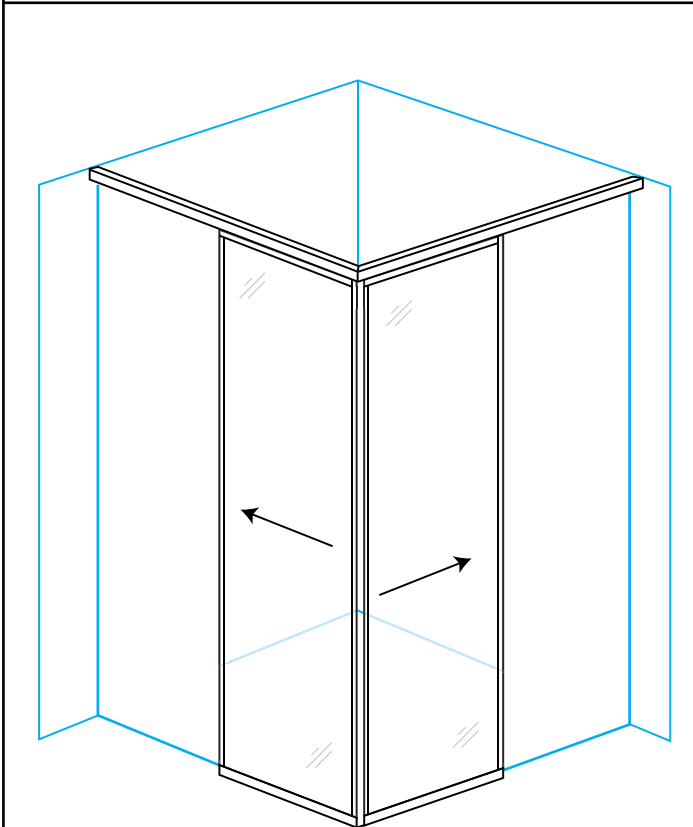

ELEVATION A

SEE INSTALLATION INSTRUCTIONS FOR CORNER DETAILS

PROJECT:

ARCHITECT:

**ALLIANCE GLASS DOORS INC.**  
 Surrey, BC, Canada, V3W 1A2  
 T: 604.501.2588  
 F: 604.501.1608

CUSHION CAPTURE ROLLER ASSEMBLY (SHOWN WITH SINGLE TOP TRACK)

SNAP-ON FASCIA

LINE STANDARD STILE

MODERNO 5/8" WIDE STILE WITH D-PULL

SYSTEM 214 2-1/4" WIDE STILE

\* FLOOR POST

CARRIER POST

SYSTEM 214 LOCK

SYSTEM 214 EDGE PULL

MONACO Mx-SCP\* with Mx-SCP\* at 90°  
 Single Track - Vertical Mount - Floor Post to Single Track - Vertical Mount - Floor Post

SHEET:

JOB #:

DRAWN BY: JL

DATE: 11/01/20

CHECKED BY: DL