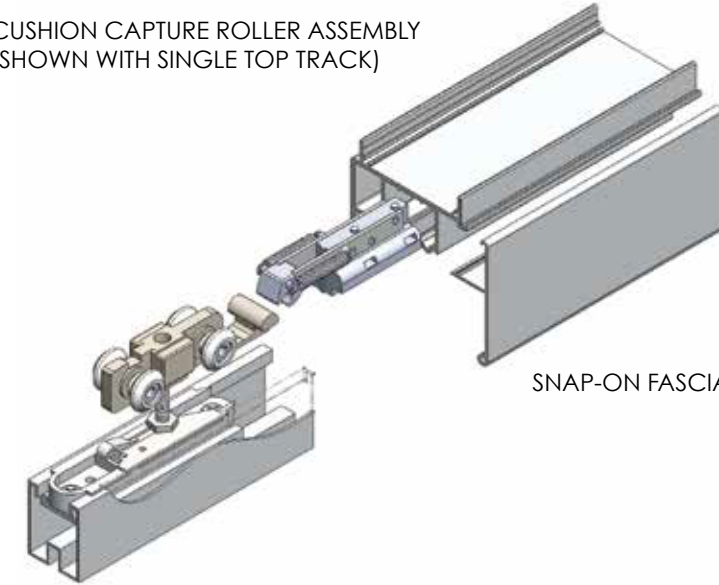

ELEVATION A

SEE INSTALLATION INSTRUCTIONS FOR CORNER DETAILS

PROJECT:

ARCHITECT:

**ALLIANCE GLASS DOORS INC.**  
 Surrey, BC, Canada, V3W 1A2  
 T: 604.501.2588  
 F: 604.501.1608

CUSHION CAPTURE ROLLER ASSEMBLY (SHOWN WITH SINGLE TOP TRACK)

SNAP-ON FASCIA

LINE STANDARD STILE

MODERNO 5/8" WIDE STILE WITH D-PULL

SYSTEM 214 2-1/4" WIDE STILE

\* FLOOR POST

CARRIER POST

SYSTEM 214 LOCK

SYSTEM 214 EDGE PULL

MONACO Mx-SCP\* with Mx-SCP\* at 90°  
 Single Track - Vertical Mount - Floor Post to Single Track - Vertical Mount - Floor Post

SHEET:

JOB #:

DRAWN BY: JL

DATE: 11/01/20

CHECKED BY: DL