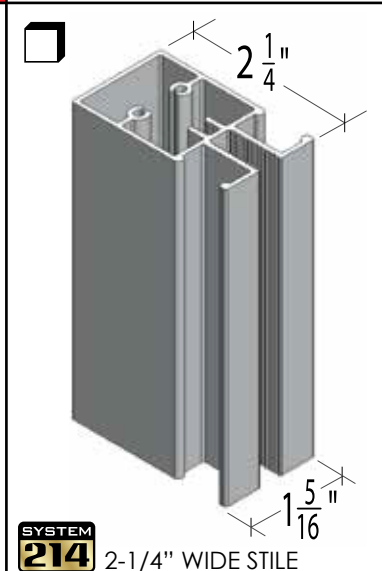

ELEVATION A

SEE INSTALLATION INSTRUCTIONS FOR CORNER DETAILS

PROJECT:

ARCHITECT:

**ALLIANCE GLASS DOORS INC.**  
 Surrey, BC, Canada, V3W 1A2  
 T: 604.501.2588  
 F: 604.501.1608

CUSHION CAPTURE ROLLER ASSEMBLY (SHOWN WITH SINGLE TOP TRACK)

SNAP-ON FASCIA

LINE STANDARD STILE

MODERNO 5/8" WIDE STILE WITH D-PULL

SYSTEM 214 2-1/4" WIDE STILE

\* FLOOR POST

CARRIER POST

SYSTEM 214 LOCK

SYSTEM 214 EDGE PULL

MONACO Mx-SCP\* with Mx-SCP\* at 90°  
 Single Track - Vertical Mount - Floor Post to Single Track - Vertical Mount - Floor Post

SHEET:

JOB #:

DRAWN BY: JL

DATE: 11/01/20

CHECKED BY: DL