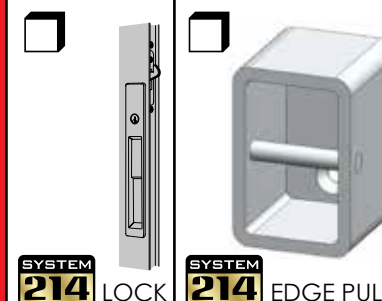

ELEVATION A

SEE INSTALLATION INSTRUCTIONS FOR CORNER DETAILS

PROJECT:

ARCHITECT:

**ALLIANCE GLASS DOORS INC.**  
 Surrey, BC, Canada, V3W 1A2  
 T: 604.501.2588  
 F: 604.501.1608

CUSHION CAPTURE ROLLER ASSEMBLY (SHOWN WITH SINGLE TOP TRACK)

SNAP-ON FASCIA

LINE STANDARD STILE

MODERNO 5/8" WIDE STILE WITH D-PULL

SYSTEM 214 2-1/4" WIDE STILE

\* FLOOR POST

CARRIER POST

SYSTEM 214 LOCK

SYSTEM 214 EDGE PULL