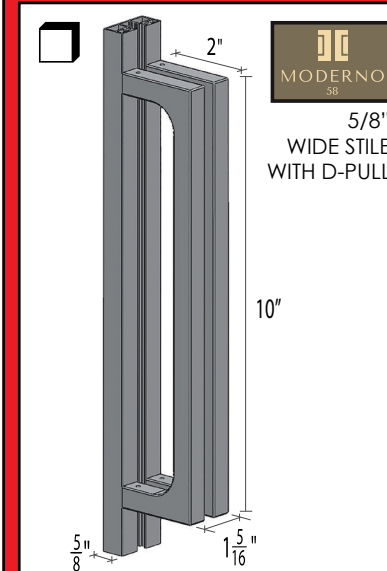

ELEVATION A

SEE INSTALLATION INSTRUCTIONS FOR CORNER DETAILS

PROJECT:

ARCHITECT:

**ALLIANCE GLASS DOORS INC.**  
 Surrey, BC, Canada, V3W 1A2  
 T: 604.501.2588  
 F: 604.501.1608

CUSHION CAPTURE ROLLER ASSEMBLY (SHOWN WITH SINGLE TOP TRACK)

SNAP-ON FASCIA

LINE STANDARD STILE

MODERNO 5/8" WIDE STILE WITH D-PULL

SYSTEM 214 2-1/4" WIDE STILE

\* FLOOR POST

CARRIER POST

SYSTEM 214 LOCK

SYSTEM 214 EDGE PULL

MONACO Mx-SCP\* with Mx-SCP\* at 90°  
 Single Track - Vertical Mount - Floor Post to Single Track - Vertical Mount - Floor Post

SHEET:

JOB #:

DRAWN BY: JL

DATE: 11/01/20

CHECKED BY: DL