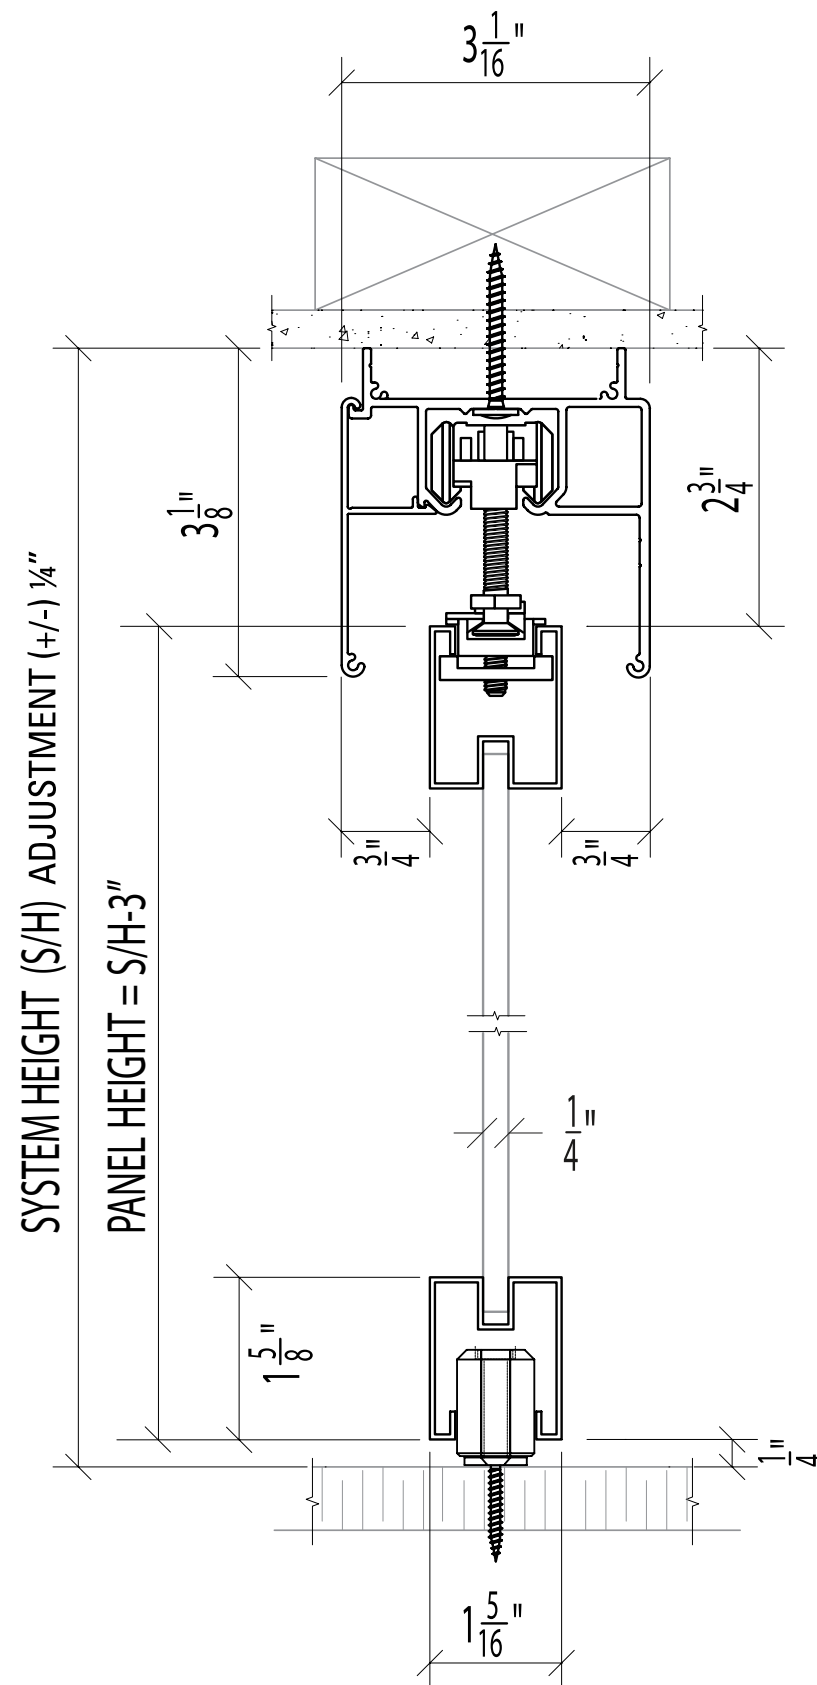

ELEVATION A

SEE INSTALLATION INSTRUCTIONS FOR CORNER DETAILS

PROJECT:

ARCHITECT:

**ALLIANCE GLASS DOORS INC.**  
 Surrey, BC, Canada, V3W 1A2  
 T: 604.501.2588  
 F: 604.501.1608

CUSHION CAPTURE ROLLER ASSEMBLY (SHOWN WITH SINGLE TOP TRACK)

SNAP-ON FASCIA

LINE STANDARD STILE

MODERNO 5/8" WIDE STILE WITH D-PULL

SYSTEM 214 2-1/4" WIDE STILE

\* FLOOR POST

CARRIER POST

SYSTEM 214 LOCK

SYSTEM 214 EDGE PULL

MONACO Mx-SCP\* with Mx-SCP\* at 90°  
 Single Track - Vertical Mount - Floor Post to Single Track - Vertical Mount - Floor Post

SHEET:

JOB #:

DRAWN BY: JL

DATE: 11/01/20

CHECKED BY: DL