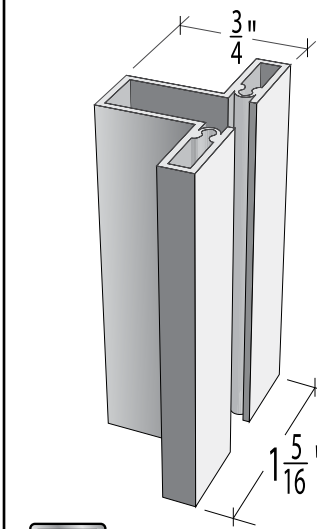

ELEVATION A

SEE INSTALLATION INSTRUCTIONS FOR CORNER DETAILS

PROJECT:

ARCHITECT:

**ALLIANCE GLASS DOORS INC.**  
 Surrey, BC, Canada, V3W 1A2  
 T: 604.501.2588  
 F: 604.501.1608

CUSHION CAPTURE ROLLER ASSEMBLY (SHOWN WITH SINGLE TOP TRACK)

SNAP-ON FASCIA

LINE STANDARD STILE

MODERNO 5/8" WIDE STILE WITH D-PULL

SYSTEM 214 2-1/4" WIDE STILE

\* FLOOR POST

CARRIER POST

SYSTEM 214 LOCK

SYSTEM 214 EDGE PULL

MONACO Mx-SCP\* with Mx-SCP\* at 90°  
 Single Track - Vertical Mount - Floor Post to Single Track - Vertical Mount - Floor Post

SHEET:

JOB #:

DRAWN BY: JL

DATE: 11/01/20

CHECKED BY: DL