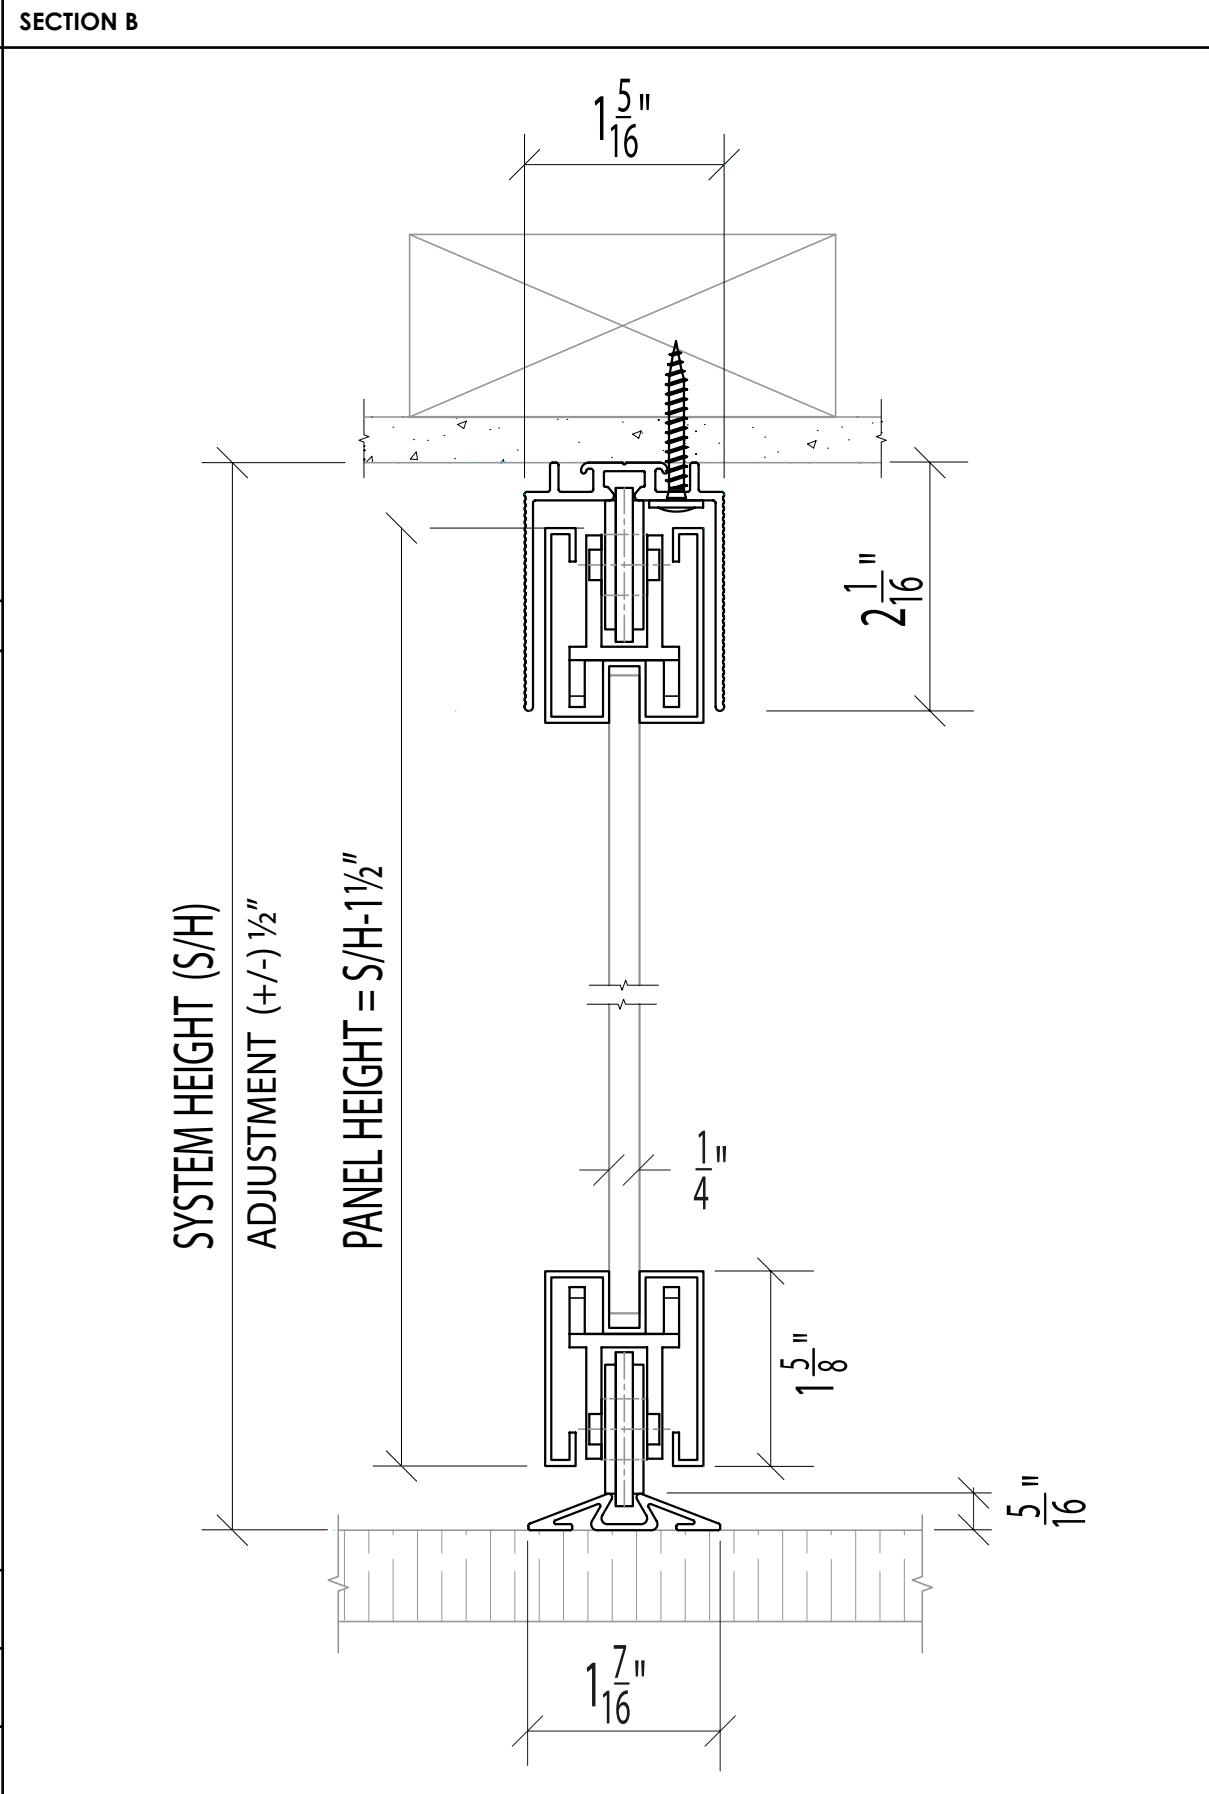

PROJECT:

ARCHITECT:

ALLIANCE GLASS DOORS INC.
 Surrey, BC, Canada, V3W 1A2
 T: 604.501.2588
 F: 604.501.1608

Riviera
 rivieraglassdividers.com

SHEET:

JOB #:

OPTIONAL PARTS

CUSHION CAPTURE ROLLER ASSEMBLY (SHOWN WITH SINGLE TOP TRACK)

END CAP

BLACK ANODIZED FINISH

TRACK STOP

SYSTEM PARTS

SINGLE TOP TRACK

SINGLE SURFACE TRACK

LOCK

EDGE PULL

2-1/4" WIDE STILE

DRAWN BY: JL

DATE: 07/22/17

CHECKED BY: DL

PLEASE NOTE: "x" in the product code refers to the stile options - Standard LINE = "T"; SYSTEM 214 = "214"