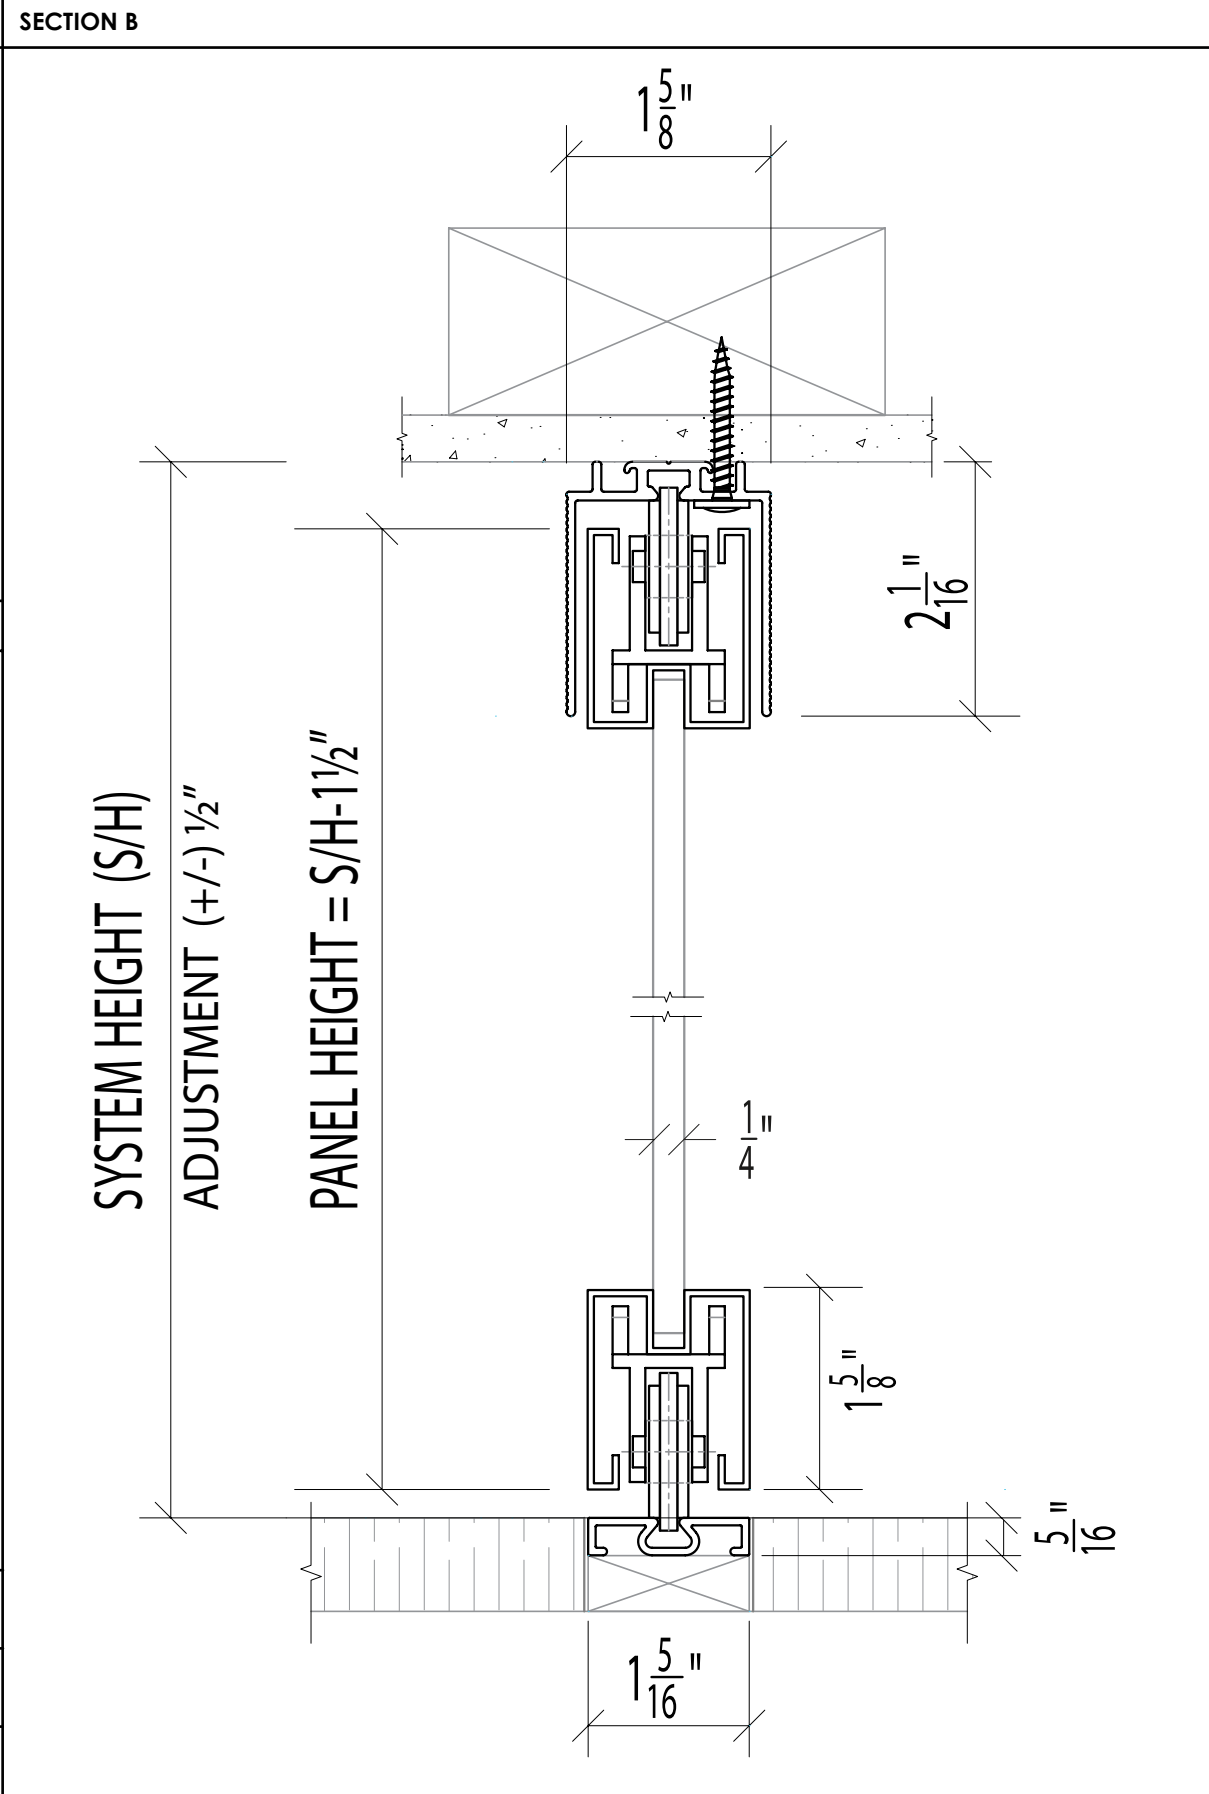

**PROJECT:**

**ARCHITECT:**

**ALLIANCE GLASS DOORS INC.**  
 Surrey, BC, Canada, V3W 1A2  
 T: 604.501.2588  
 F: 604.501.1608

**Riviera**  
 rivieraglassdividers.com

**SAVONA Sx-SCF with Sx-SCF at 90°**  
 Single Track - Ceiling Mount - Flush Floor Track to Single Track - Ceiling Mount - Flush Floor Track

**SHEET:**

**JOB #:**

**OPTIONAL PARTS**

CUSHION CAPTURE ROLLER ASSEMBLY (SHOWN WITH SINGLE TOP TRACK)

END CAP

BLACK ANODIZED FINISH

TRACK STOP

**SYSTEM PARTS**

**SINGLE TOP TRACK**

**SINGLE FLUSH TRACK**

**STANDARD STILE**

SYSTEM 214 LOCK

SYSTEM 214 EDGE PULL

SYSTEM 214 2-1/4" WIDE STILE

**STANDARD INSERTS**

- DIFFUSED WHITE LAMI GLASS
- CLEAR LAMINATED GLASS
- MIRROR
- PREFINISHED HARDBOARD
- MIRROR / HARDBOARD

**SPECIAL INSERTS**

- POLAR WHITE GLASS
- BLACK GLASS
- CABANA LITE LAMI GLASS
- WHITE SAND LAMI GLASS
- CUSTOMER SUPPLIED INSERT
- DIVISION BARS

**DRAWN BY:** JL

**DATE:** 07/22/17

**CHECKED BY:** DL

PLEASE NOTE: "x" in the product code refers to the stile options - Standard LINE = "T"; SYSTEM 214 = "214"