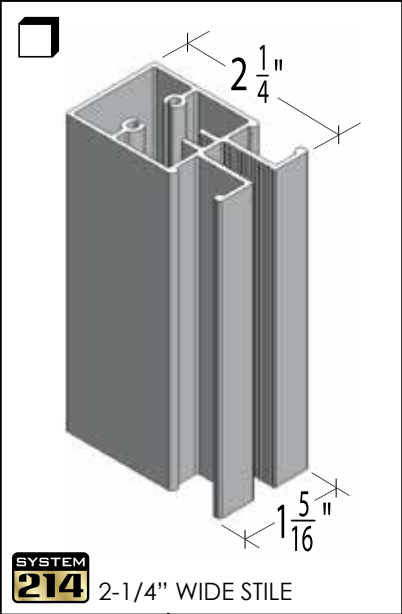

**SYSTEM 214** LOCK

**SYSTEM 214** EDGE PULL

**SPECIAL INSERTS**

- POLAR WHITE GLASS
- BLACK GLASS
- CABANA LITE LAMI GLASS
- WHITE SAND LAMI GLASS
- CUSTOMER SUPPLIED INSERT
- DIVISION BARS

**CHECKED BY:** DL