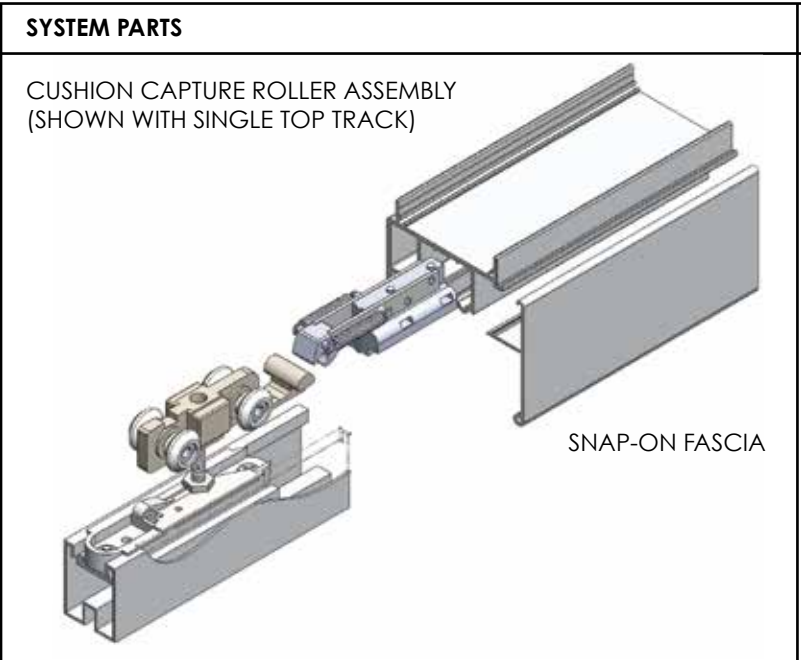

CARRIER POST

DRAWN BY: JL

DATE: 07/22/17

STANDARD INSERTS

- ☐ DIFFUSED WHITE LAMI GLASS
- ☐ CLEAR LAMINATED GLASS
- ☐ MIRROR
- ☐ PREFINISHED HARDBOARD
- ☐ MIRROR / HARDBOARD

OPTIONAL PARTS

☐

BLACK ANODIZED FINISH

☐

SINGLE TRACK END CAP