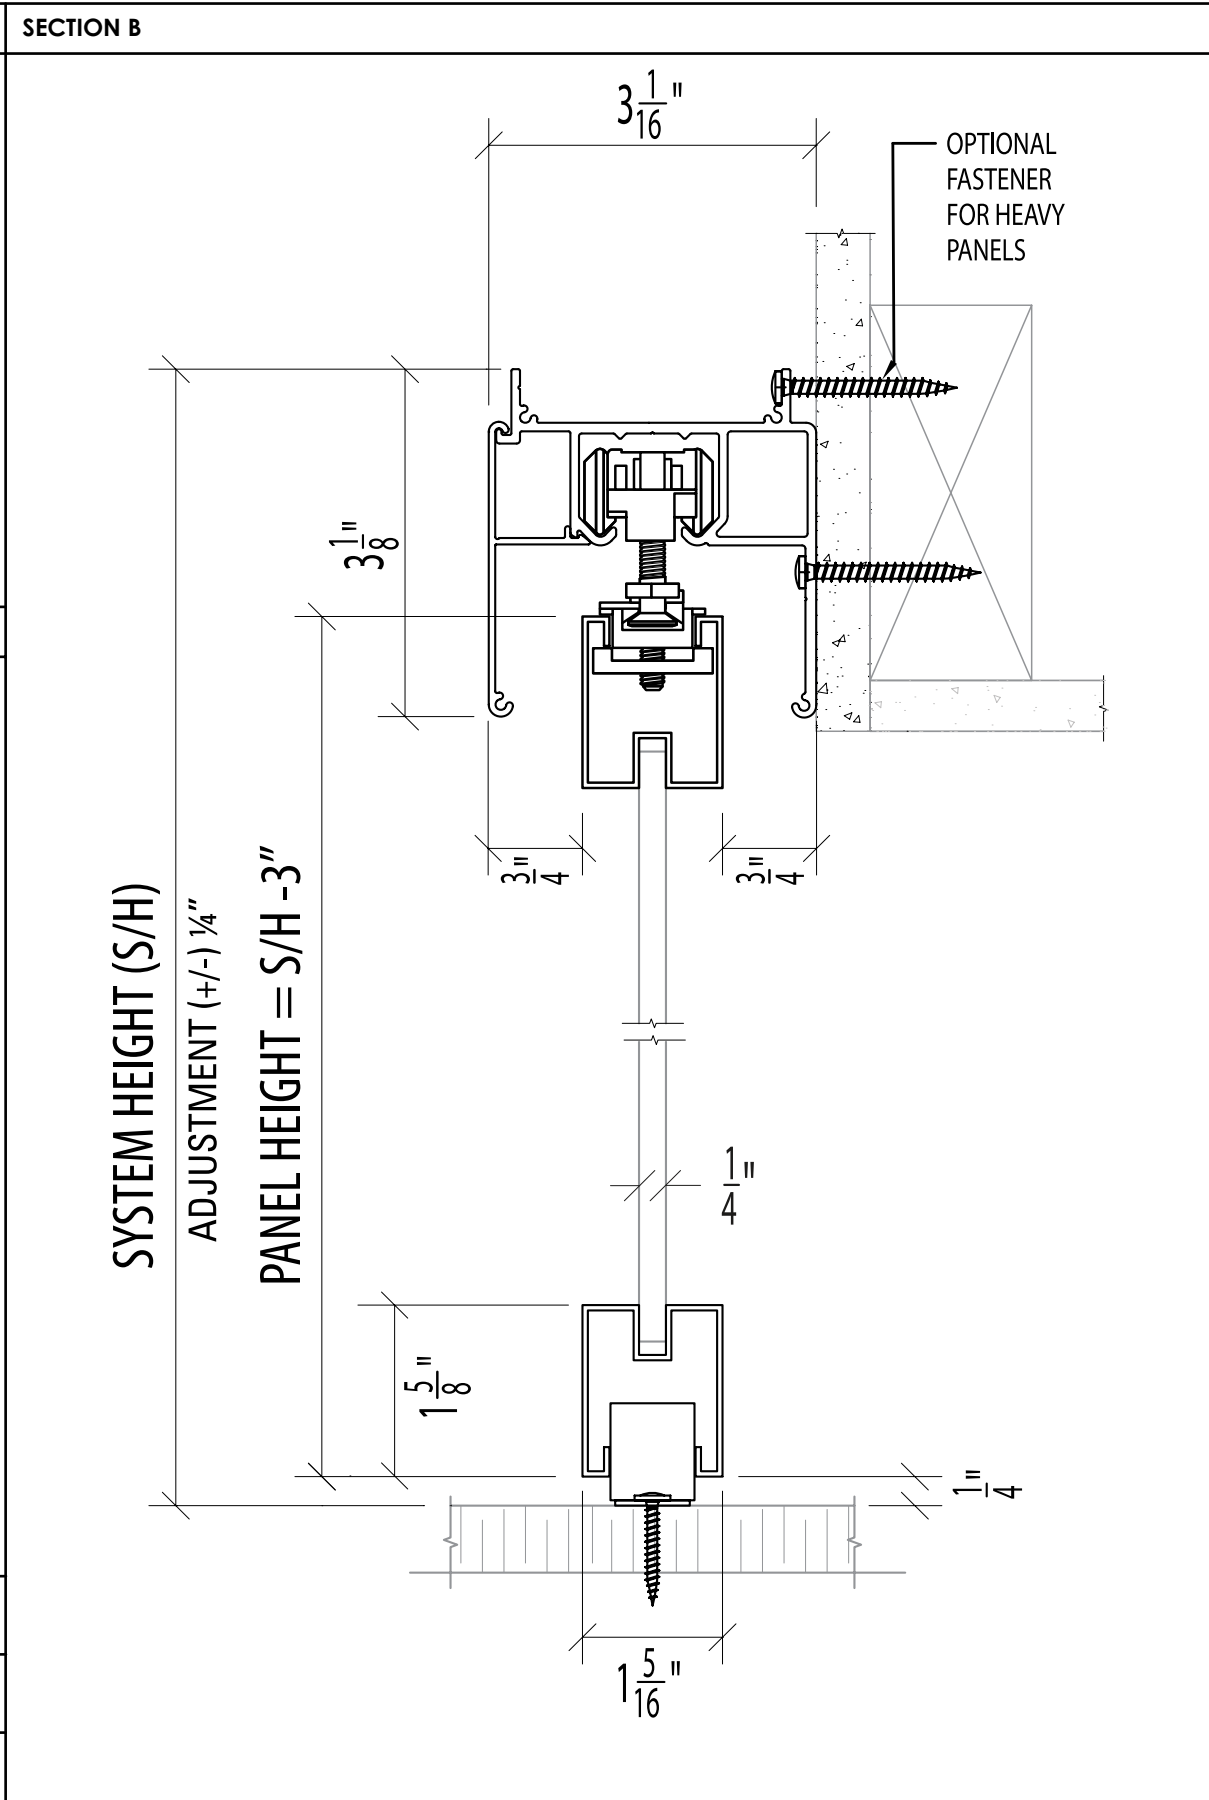

**PROJECT:**

**ARCHITECT:**

**Riviera**  
rivieraglassdividers.com

**ALLIANCE GLASS DOORS INC.**  
Surrey, BC, Canada, V3W 1A2  
T: 604.501.2588  
F: 604.501.1608

**SHEET:**

**JOB #:**

CARRIER POST

**DRAWN BY:** JL

**DATE:** 07/22/17

**STANDARD INSERTS**

- DIFFUSED WHITE LAMI GLASS
- CLEAR LAMINATED GLASS
- MIRROR
- PREFINISHED HARDBOARD
- MIRROR / HARDBOARD

**OPTIONAL PARTS**

BLACK ANODIZED FINISH

SINGLE TRACK END CAP

**SYSTEM 214** LOCK

**SYSTEM 214** EDGE PULL

**SPECIAL INSERTS**

- POLAR WHITE GLASS
- BLACK GLASS
- CABANA LITE LAMI GLASS
- WHITE SAND LAMI GLASS
- CUSTOMER SUPPLIED INSERT
- DIVISION BARS

**CHECKED BY:** DL