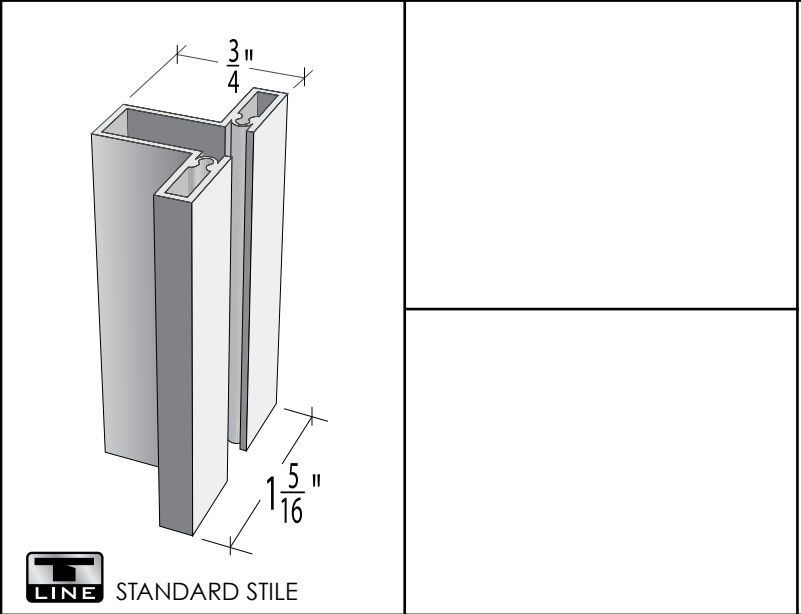

CARRIER POST

DRAWN BY: JL

DATE: 07/22/17

STANDARD INSERTS

- ☐ DIFFUSED WHITE LAMI GLASS
- ☐ CLEAR LAMINATED GLASS
- ☐ MIRROR
- ☐ PREFINISHED HARDBOARD
- ☐ MIRROR / HARDBOARD

OPTIONAL PARTS

☐

BLACK ANODIZED FINISH

☐

SINGLE TRACK END CAP