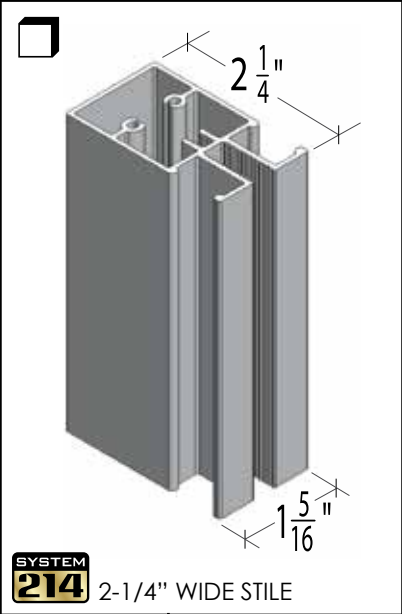

- STANDARD INSERTS**
- DIFFUSED WHITE LAMI GLASS
 - CLEAR LAMINATED GLASS
 - MIRROR
 - PREFINISHED HARDBOARD
 - MIRROR / HARDBOARD
- SPECIAL INSERTS**
- POLAR WHITE GLASS
 - BLACK GLASS
 - CABANA LITE LAMI GLASS
 - WHITE SAND LAMI GLASS
 - CUSTOMER SUPPLIED INSERT
 - DIVISION BARS