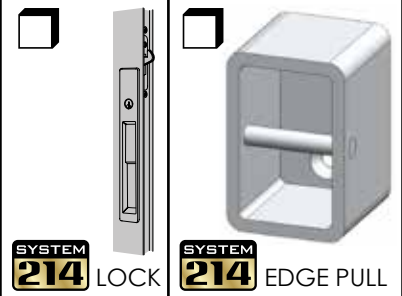

- STANDARD INSERTS**
- DIFFUSED WHITE LAMI GLASS
 - CLEAR LAMINATED GLASS
 - MIRROR
 - PREFINISHED HARDBOARD
 - MIRROR / HARDBOARD
- SPECIAL INSERTS**
- POLAR WHITE GLASS
 - BLACK GLASS
 - CABANA LITE LAMI GLASS
 - WHITE SAND LAMI GLASS
 - CUSTOMER SUPPLIED INSERT
 - DIVISION BARS