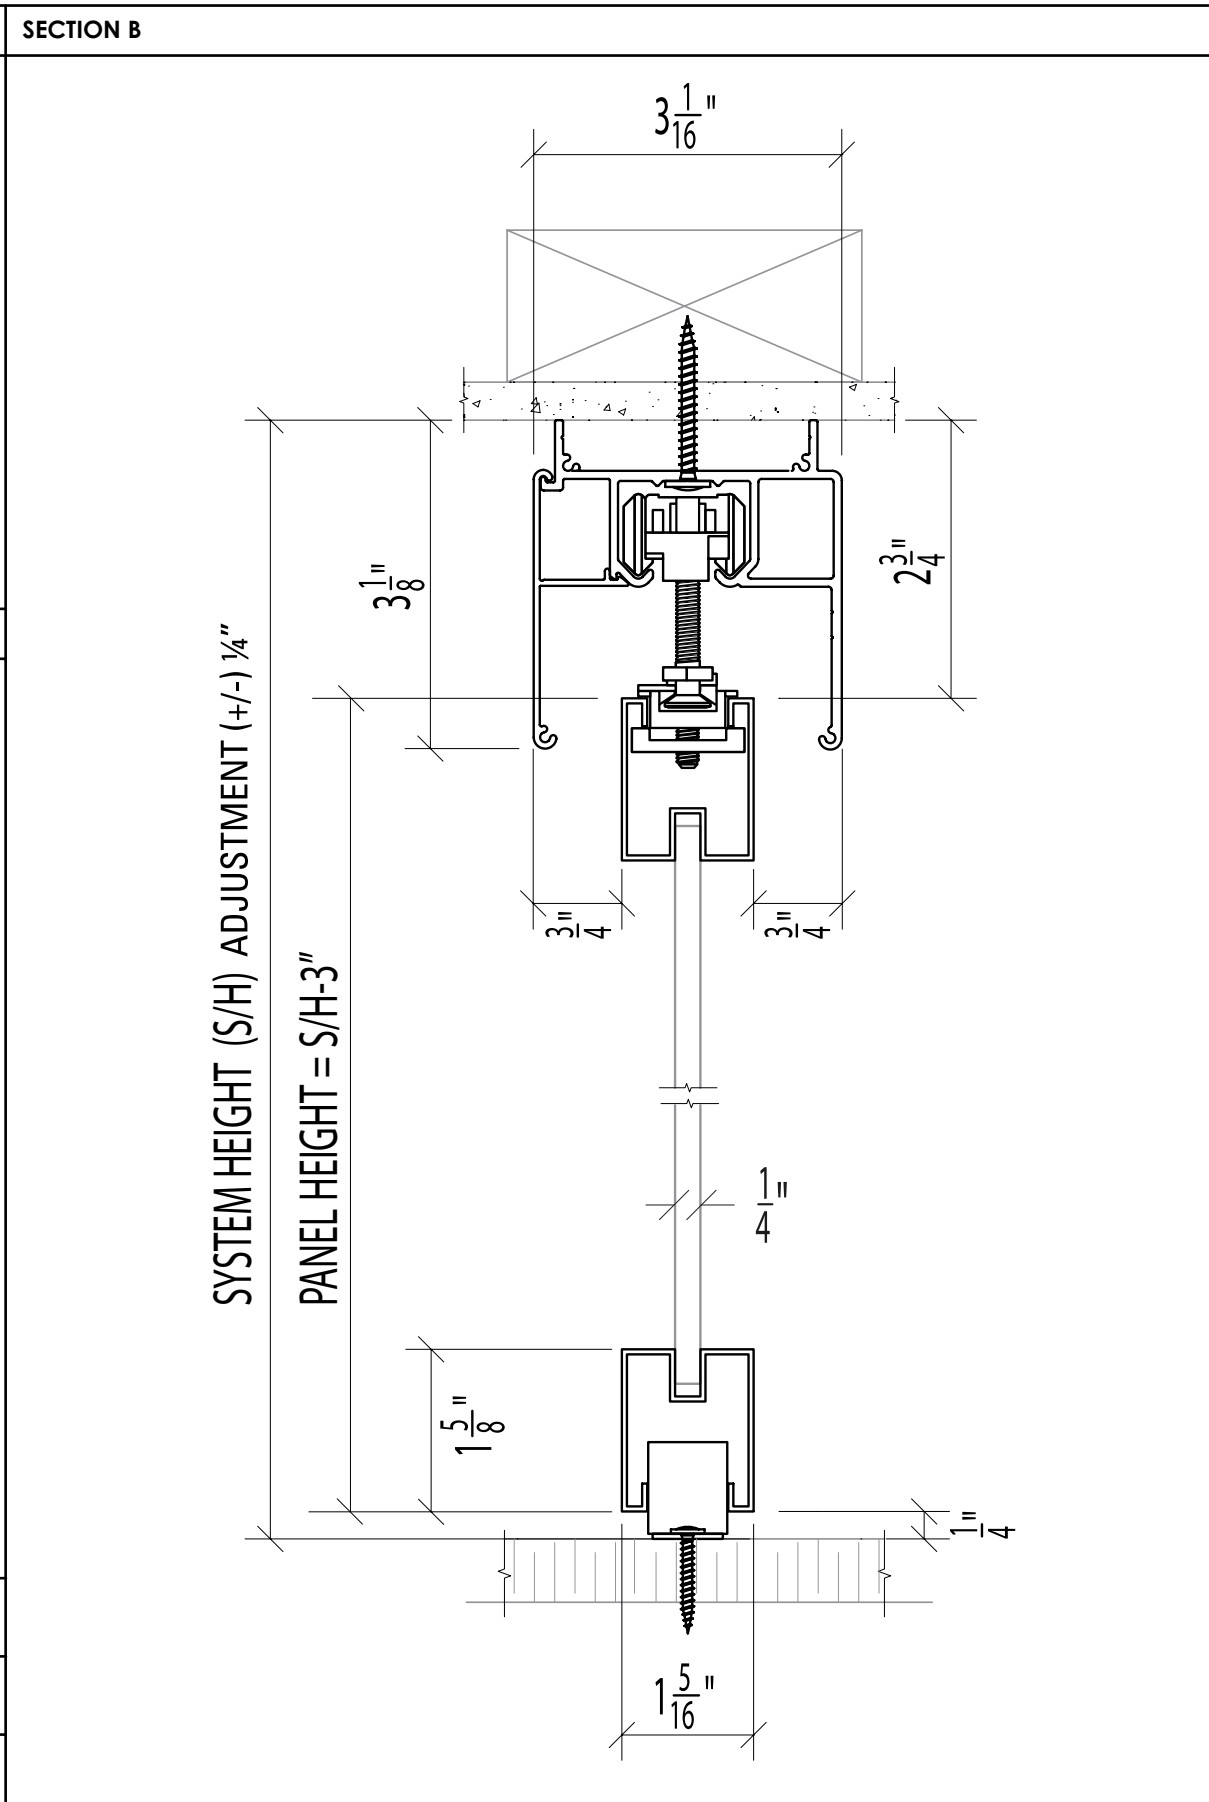

SHEET:

JOB #: