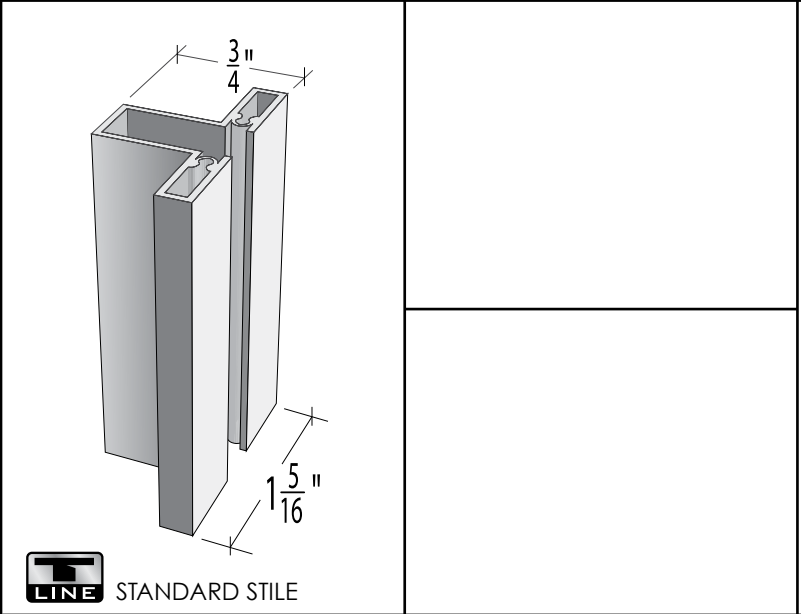

DRAWN BY: JL

DATE: 07/22/17