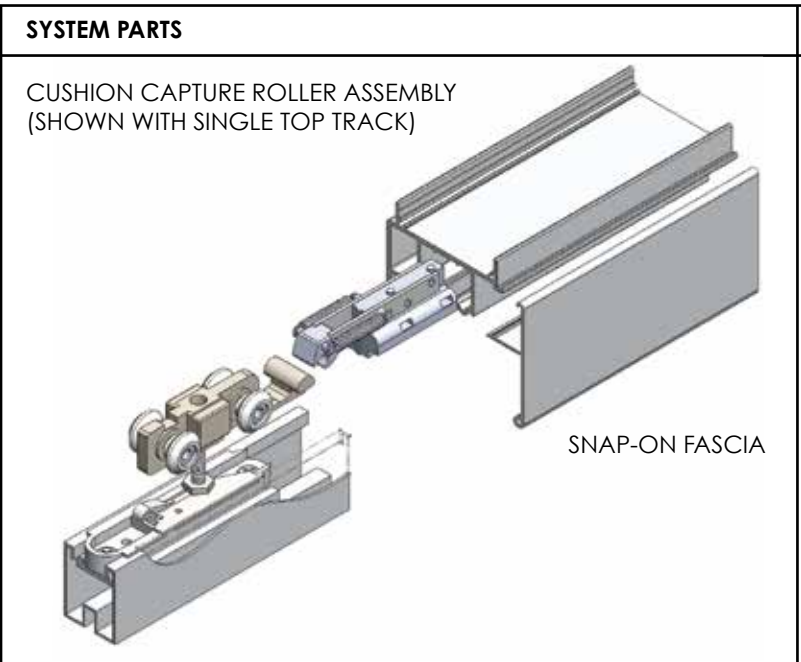

DRAWN BY: JL

DATE: 07/22/17