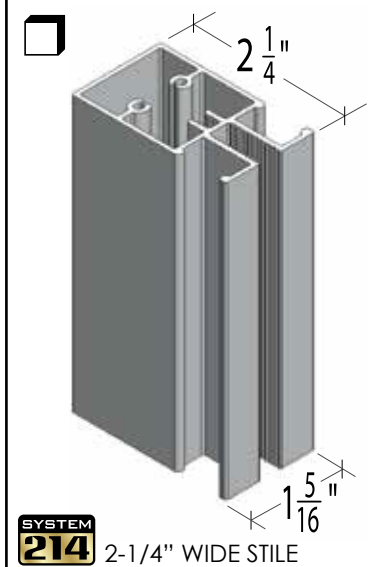

ELEVATION A

SEE INSTALLATION INSTRUCTIONS FOR CORNER DETAILS

PROJECT:

ARCHITECT:

ALLIANCE GLASS DOORS INC.
 Surrey, BC, Canada, V3W 1A2
 T: 604.501.2588
 F: 604.501.1608

SYSTEM HEIGHT (S/H)

ADJUSTMENT (+/-) 1/4"

PANEL HEIGHT = S/H - 3"

MONACO Mx-SWP* with Mx-SWP* at 90°
 Single Track - Inside Wall Mount - Floor Post to Single Track - Inside Wall Mount - Floor Post

SHEET:

JOB #:

CUSHION CAPTURE ROLLER ASSEMBLY (SHOWN WITH SINGLE TOP TRACK)

SNAP-ON FASCIA

LINE STANDARD STILE

MODERNO 5/8" WIDE STILE WITH D-PULL

SYSTEM 214 2-1/4" WIDE STILE

* FLOOR POST

CARRIER POST

STANDARD INSERTS

- DIFFUSED WHITE LAMI GLASS
- CLEAR LAMINATED GLASS
- MIRROR
- PREFINISHED HARDBOARD
- MIRROR / HARDBOARD