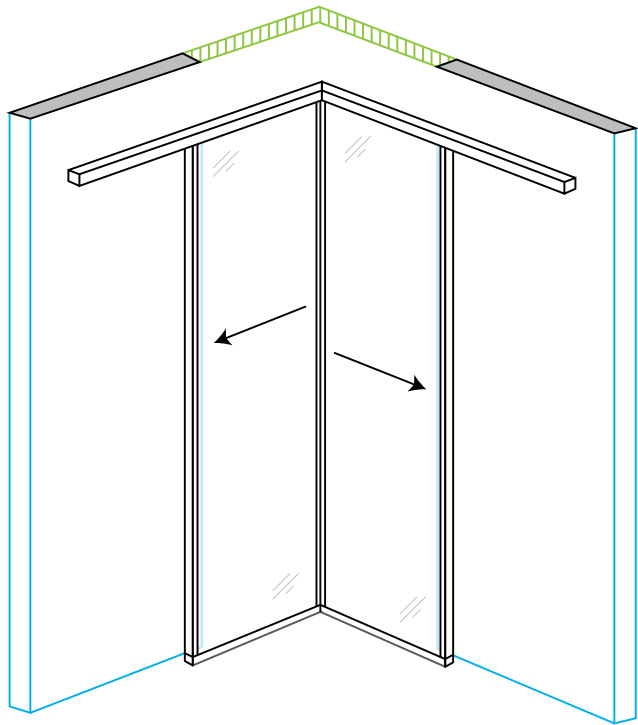

ELEVATION A

SEE INSTALLATION INSTRUCTIONS FOR CORNER DETAILS

PROJECT:

ARCHITECT:

ALLIANCE GLASS DOORS INC.
 Surrey, BC, Canada, V3W 1A2
 T: 604.501.2588
 F: 604.501.1608

SYSTEM HEIGHT (S/H)

ADJUSTMENT (+/-) 1/4"

PANEL HEIGHT = S/H - 3"

MONACO Mx-SWP* with Mx-SWP* at 90°
 Single Track - Inside Wall Mount - Floor Post to Single Track - Inside Wall Mount - Floor Post

SHEET:

JOB #:

CUSHION CAPTURE ROLLER ASSEMBLY (SHOWN WITH SINGLE TOP TRACK)

SNAP-ON FASCIA

LINE STANDARD STILE

MODERNO 5/8" WIDE STILE WITH D-PULL

SYSTEM 214 2-1/4" WIDE STILE

* FLOOR POST

CARRIER POST

STANDARD INSERTS

- DIFFUSED WHITE LAMI GLASS
- CLEAR LAMINATED GLASS
- MIRROR
- PREFINISHED HARDBOARD
- MIRROR / HARDBOARD

SPECIAL INSERTS

- POLAR WHITE GLASS
- BLACK GLASS
- CUSTOMER SUPPLIED INSERT
- DIVISION BARS

SYSTEM 214 LOCK

SYSTEM 214 EDGE PULL

DRAWN BY: JL

DATE: 11/01/20

CHECKED BY: DL