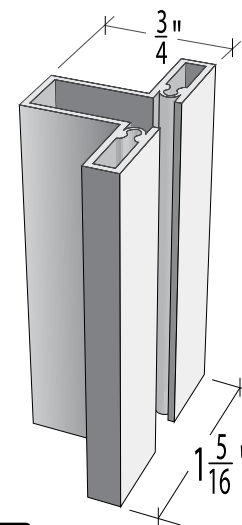

ELEVATION A

SEE INSTALLATION INSTRUCTIONS FOR CORNER DETAILS

PROJECT:

ARCHITECT:

ALLIANCE GLASS DOORS INC.
 Surrey, BC, Canada, V3W 1A2
 T: 604.501.2588
 F: 604.501.1608

SYSTEM HEIGHT (S/H)

ADJUSTMENT (+/-) 1/4"

PANEL HEIGHT = S/H - 3"

MONACO Mx-SWP* with Mx-SWP* at 90°
 Single Track - Inside Wall Mount - Floor Post to Single Track - Inside Wall Mount - Floor Post

SHEET:

JOB #:

CUSHION CAPTURE ROLLER ASSEMBLY (SHOWN WITH SINGLE TOP TRACK)

SNAP-ON FASCIA

LINE STANDARD STILE

MODERNO 5/8" WIDE STILE WITH D-PULL

SYSTEM 214 2-1/4" WIDE STILE

* FLOOR POST

CARRIER POST

STANDARD INSERTS

- DIFFUSED WHITE LAMI GLASS
- CLEAR LAMINATED GLASS
- MIRROR
- PREFINISHED HARDBOARD
- MIRROR / HARDBOARD

SPECIAL INSERTS

- POLAR WHITE GLASS
- BLACK GLASS
- CUSTOMER SUPPLIED INSERT
- DIVISION BARS

SYSTEM 214 LOCK

SYSTEM 214 EDGE PULL

DRAWN BY: JL

DATE: 11/01/20

CHECKED BY: DL