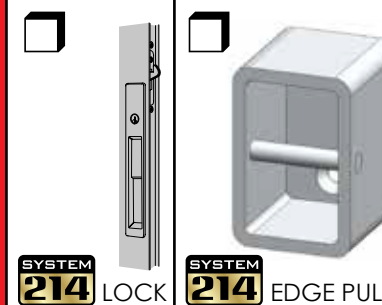

ELEVATION A

SEE INSTALLATION INSTRUCTIONS FOR CORNER DETAILS

PROJECT:

ARCHITECT:

ALLIANCE GLASS DOORS INC.
 Surrey, BC, Canada, V3W 1A2
 T: 604.501.2588
 F: 604.501.1608

SYSTEM HEIGHT (S/H)

ADJUSTMENT (+/-) 1/4"

PANEL HEIGHT = S/H - 3"

MONACO Mx-SWP* with Mx-SWP* at 90°
 Single Track - Inside Wall Mount - Floor Post to Single Track - Inside Wall Mount - Floor Post

SHEET:

JOB #:

CUSHION CAPTURE ROLLER ASSEMBLY (SHOWN WITH SINGLE TOP TRACK)

SNAP-ON FASCIA

LINE STANDARD STILE

MODERNO 5/8" WIDE STILE WITH D-PULL

SYSTEM 214 2-1/4" WIDE STILE

* FLOOR POST

CARRIER POST

STANDARD INSERTS

- DIFFUSED WHITE LAMI GLASS
- CLEAR LAMINATED GLASS
- MIRROR
- PREFINISHED HARDBOARD
- MIRROR / HARDBOARD

SPECIAL INSERTS

- POLAR WHITE GLASS
- BLACK GLASS
- CUSTOMER SUPPLIED INSERT
- DIVISION BARS

SYSTEM 214 LOCK

SYSTEM 214 EDGE PULL

DRAWN BY: JL

DATE: 11/01/20

CHECKED BY: DL