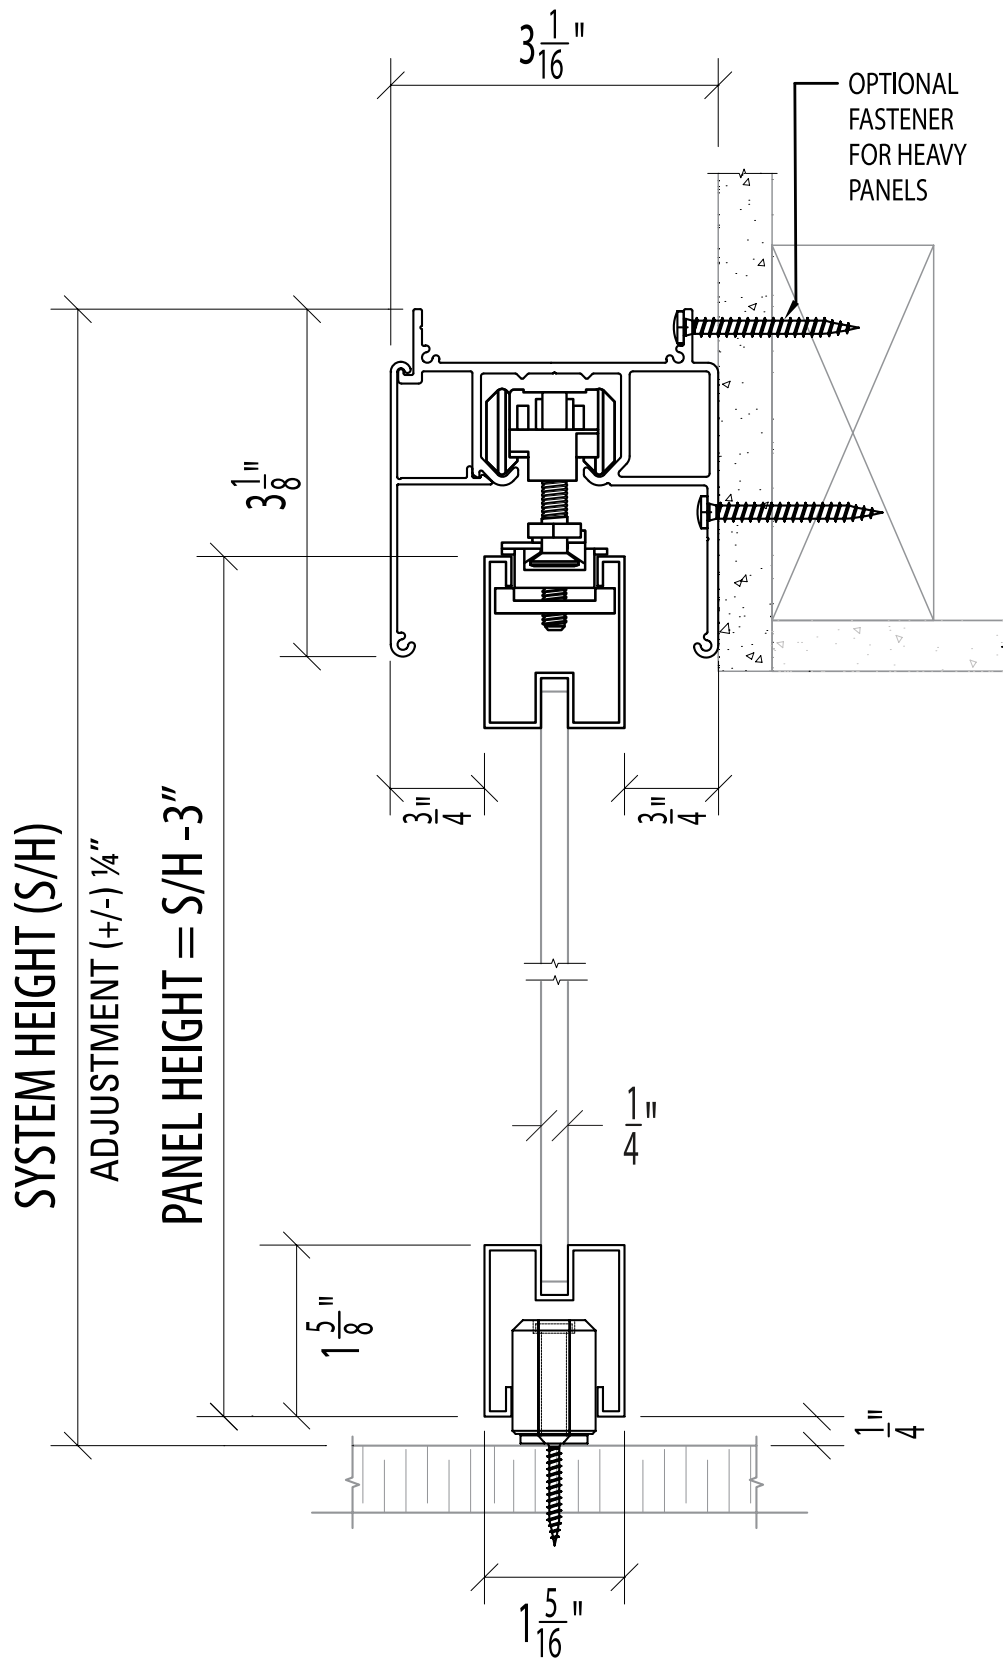

ELEVATION A

SEE INSTALLATION INSTRUCTIONS FOR CORNER DETAILS

PROJECT:

ARCHITECT:

ALLIANCE GLASS DOORS INC.
 Surrey, BC, Canada, V3W 1A2
 T: 604.501.2588
 F: 604.501.1608

SYSTEM HEIGHT (S/H)

ADJUSTMENT (+/-) 1/4"

PANEL HEIGHT = S/H - 3"

MONACO Mx-SWP* with Mx-SWP* at 90°
 Single Track - Inside Wall Mount - Floor Post to Single Track - Inside Wall Mount - Floor Post

SHEET:

JOB #:

CUSHION CAPTURE ROLLER ASSEMBLY (SHOWN WITH SINGLE TOP TRACK)

SNAP-ON FASCIA

LINE STANDARD STILE

MODERNO 5/8" WIDE STILE WITH D-PULL

SYSTEM 214 2-1/4" WIDE STILE

* FLOOR POST

CARRIER POST

STANDARD INSERTS

- DIFFUSED WHITE LAMI GLASS
- CLEAR LAMINATED GLASS
- MIRROR
- PREFINISHED HARDBOARD
- MIRROR / HARDBOARD

SPECIAL INSERTS

- POLAR WHITE GLASS
- BLACK GLASS
- CUSTOMER SUPPLIED INSERT
- DIVISION BARS

SYSTEM 214 LOCK

SYSTEM 214 EDGE PULL

DRAWN BY: JL

DATE: 11/01/20

CHECKED BY: DL