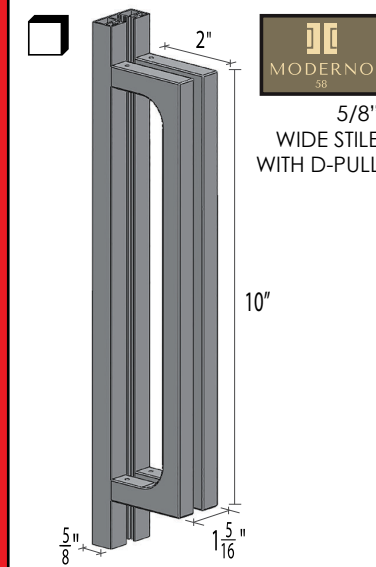

ELEVATION A

SEE INSTALLATION INSTRUCTIONS FOR CORNER DETAILS

PROJECT:

ARCHITECT:

ALLIANCE GLASS DOORS INC.
 Surrey, BC, Canada, V3W 1A2
 T: 604.501.2588
 F: 604.501.1608

SYSTEM HEIGHT (S/H)

ADJUSTMENT (+/-) 1/4"

PANEL HEIGHT = S/H - 3"

MONACO Mx-SWP* with Mx-SWP* at 90°
 Single Track - Inside Wall Mount - Floor Post to Single Track - Inside Wall Mount - Floor Post

SHEET:

JOB #:

CUSHION CAPTURE ROLLER ASSEMBLY (SHOWN WITH SINGLE TOP TRACK)

SNAP-ON FASCIA

LINE STANDARD STILE

MODERNO 5/8" WIDE STILE WITH D-PULL

SYSTEM 214 2-1/4" WIDE STILE

* FLOOR POST

CARRIER POST

STANDARD INSERTS

- DIFFUSED WHITE LAMI GLASS
- CLEAR LAMINATED GLASS
- MIRROR
- PREFINISHED HARDBOARD
- MIRROR / HARDBOARD

SPECIAL INSERTS

- POLAR WHITE GLASS
- BLACK GLASS
- CUSTOMER SUPPLIED INSERT
- DIVISION BARS

SYSTEM 214 LOCK

SYSTEM 214 EDGE PULL

DRAWN BY: JL

DATE: 11/01/20

CHECKED BY: DL