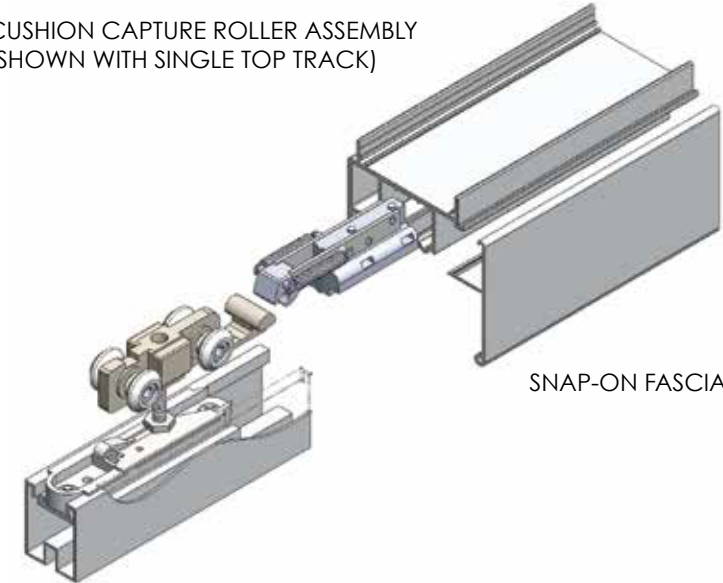

ELEVATION A

SEE INSTALLATION INSTRUCTIONS FOR CORNER DETAILS

PROJECT:

ARCHITECT:

ALLIANCE GLASS DOORS INC.
 Surrey, BC, Canada, V3W 1A2
 T: 604.501.2588
 F: 604.501.1608

SYSTEM HEIGHT (S/H)

ADJUSTMENT (+/-) 1/4"

PANEL HEIGHT = S/H - 3"

MONACO Mx-SWP* with Mx-SWP* at 90°
 Single Track - Inside Wall Mount - Floor Post to Single Track - Inside Wall Mount - Floor Post

SHEET:

JOB #:

CUSHION CAPTURE ROLLER ASSEMBLY (SHOWN WITH SINGLE TOP TRACK)

SNAP-ON FASCIA

LINE STANDARD STILE

MODERNO 5/8" WIDE STILE WITH D-PULL

SYSTEM 214 2-1/4" WIDE STILE

* FLOOR POST

CARRIER POST

STANDARD INSERTS

- DIFFUSED WHITE LAMI GLASS
- CLEAR LAMINATED GLASS
- MIRROR
- PREFINISHED HARDBOARD
- MIRROR / HARDBOARD

SPECIAL INSERTS

- POLAR WHITE GLASS
- BLACK GLASS
- CUSTOMER SUPPLIED INSERT
- DIVISION BARS

SYSTEM 214 LOCK

SYSTEM 214 EDGE PULL

DRAWN BY: JL

DATE: 11/01/20

CHECKED BY: DL