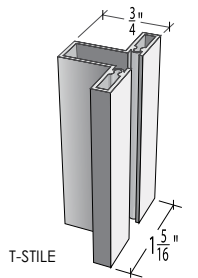

**Track Type**

- Savona Series for bottom tracking panels, Single, Double or Triple Tracks
- "E" Top Guide Channel - Vertically fastened (Header, Ceiling, Soffit Mount) to required solid backing
- Surface bottom track or Flush bottom track

**Aluminum/Glass Panel Profile**

**"T" Stile Panel Frame (Standard)**

|                  |  |
|------------------|--|
| Stile            | 3/4" width x 1 5/16" door thickness with full length face pull         |
| Bottom Rail      | 1 1/2" height  |
| Top Rail         | 1 1/2" height  |
| Standard Finish: | Clear Anodized   |
| Optional Finish: | Black Anodized<br>Black Powder Coated Paint                            |
| Division Bars:   | Surface mount faux division bars - 1 1/2" x 1/8" for divided lite look |

**System 214 Panel Frame (Optional)**

|                  |   |
|------------------|---|
| Stile            | 2 1/4" width x 1 5/16" Door Thickness with full length face pull<br>optional 45° deg corner-meeting stile units |
| Bottom Rail      | 2 1/4" height standard, optional 1 1/2" height  |
| Top Rail         | 1 1/2" height standard, optional 2 1/4" height  |
| Standard Finish: | Clear Anodized  |
| Optional Finish: | Black Anodized<br>Black Powder Coated Paint   |
| Optional Lock:   | In-stile sliding door lock - Keyed or Privacy functions   |
| Division Bars:   | Surface mount faux division bars - 1 1/2" x 1/8" for divided lite look  |

**Maximum Panel Size**

|         |      |
|---------|------|
| Width:  | 60"  |
| Height: | 108" |

**Glass**

**Translucent**

|          |  |
|----------|--|
| Standard | Clear Laminated Safety Glass O/A thickness 6mm with .015 PVB Interlayer  |
| Standard | Diffused White Laminated O/A thickness 6mm with .015 PVB Interlayer      |
| Optional | Cabana Lite Printed Laminated O/A thickness 6mm with .015 PVB Interlayer |
| Optional | Sand White Printed Laminated O/A thickness 6mm with .015 PVB Interlayer  |