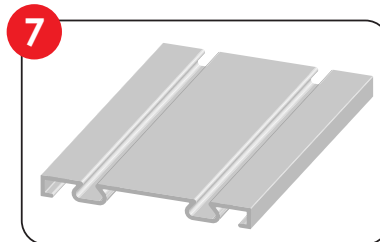

**Track Type**

- Savona Series for bottom tracking panels, Single, Double or Triple Tracks
- "E" Top Guide Channel - Vertically fastened (Header, Ceiling, Soffit Mount) to required solid backing
- Surface bottom track or Flush bottom track

**Other**

|          |                           |
|----------|---------------------------|
| Optional | Customer supplied inserts |
|----------|---------------------------|

**Application**

Visit <http://rivieraglassdividers.com/savona/> for various plan layouts, link to shop drawings and link to installation instructions

# Savona - System Components

- 1 - Top Track
- 2 - Track End Cap
- 3 - Panel Locator Ramp
- 4 - Wall Clip
- 5 - Spring Top Roller/End Cap
- 6 - Screw Adjustable Bottom Roller/End Cap
- 7 - Bottom Track - Flush
- 8 - Bottom Track - Surface

## General

- A - "T" Stile
- B - System 214 Wide 2 1/4" Stile \*\*
- C - Sidelite Shoe
- D - System 214 Lock
- E - System 214 Edge Pull