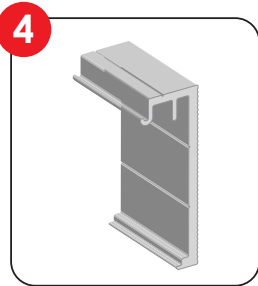

**Other**

|          |                           |
|----------|---------------------------|
| Optional | Customer supplied inserts |
|----------|---------------------------|

**Application**

Visit <http://rivieraglassdividers.com/savona/> for various plan layouts, link to shop drawings and link to installation instructions

# Savona - System Components

- 1 - Top Track
- 2 - Track End Cap
- 3 - Panel Locator Ramp
- 4 - Wall Clip
- 5 - Spring Top Roller/End Cap
- 6 - Screw Adjustable Bottom Roller/End Cap
- 7 - Bottom Track - Flush
- 8 - Bottom Track - Surface