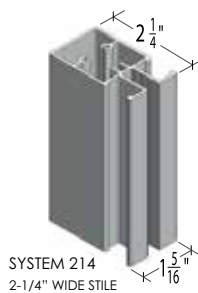

**Track Type**

- Savona Series for bottom tracking panels, Single, Double or Triple Tracks
- "E" Top Guide Channel - Vertically fastened (Header, Ceiling, Soffit Mount) to required solid backing
- Surface bottom track or Flush bottom track

**Sliding System**

- Single wheel ball bearing Top Rollers (2 per panel) with spring tensioner
- Optional Cushion Capture soft close stops
- Single wheel ball bearing Bottom Rollers (2 per panel) with adjusting bolt for vertical and "out of plumb wall" adjustment

**Aluminum/Glass Panel Profile**

**"T" Stile Panel Frame (Standard)**

|                  |  |
|------------------|--|
| Stile            | 3/4" width x 1 5/16" door thickness with full length face pull         |
| Bottom Rail      | 1 1/2" height  |
| Top Rail         | 1 1/2" height  |
| Standard Finish: | Clear Anodized   |
| Optional Finish: | Black Anodized<br>Black Powder Coated Paint                            |
| Division Bars:   | Surface mount faux division bars - 1 1/2" x 1/8" for divided lite look |

**Maximum Panel Size**

|         |      |
|---------|------|
| Width:  | 60"  |
| Height: | 108" |

**Glass**

**Translucent**

|          |  |
|----------|--|
| Standard | Clear Laminated Safety Glass O/A thickness 6mm with .015 PVB Interlayer  |
| Standard | Diffused White Laminated O/A thickness 6mm with .015 PVB Interlayer      |
| Optional | Cabana Lite Printed Laminated O/A thickness 6mm with .015 PVB Interlayer |
| Optional | Sand White Printed Laminated O/A thickness 6mm with .015 PVB Interlayer  |