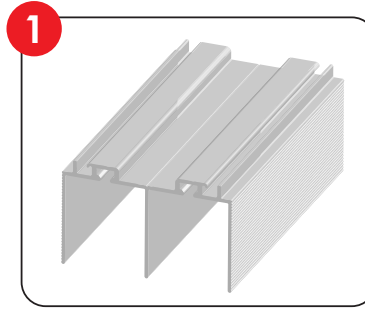

**Track Type**

- Savona Series for bottom tracking panels, Single, Double or Triple Tracks
- "E" Top Guide Channel - Vertically fastened (Header, Ceiling, Soffit Mount) to required solid backing
- Surface bottom track or Flush bottom track

**Other**

|          |                           |
|----------|---------------------------|
| Optional | Customer supplied inserts |
|----------|---------------------------|

**Application**

Visit <http://rivieraglassdividers.com/savona/> for various plan layouts, link to shop drawings and link to installation instructions

# Savona - System Components

- 1 - Top Track
- 2 - Track End Cap
- 3 - Panel Locator Ramp
- 4 - Wall Clip
- 5 - Spring Top Roller/End Cap
- 6 - Screw Adjustable Bottom Roller/End Cap
- 7 - Bottom Track - Flush
- 8 - Bottom Track - Surface