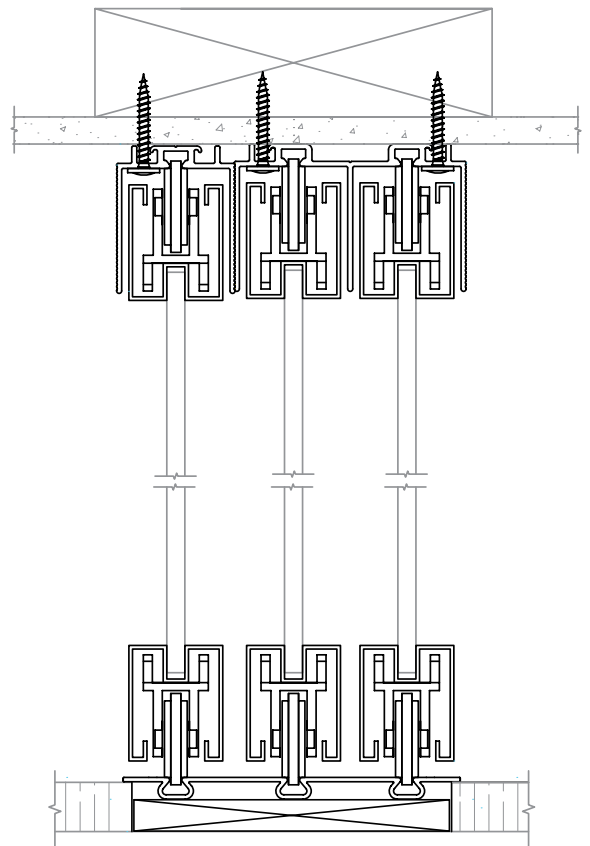

DESIGNER STYLE AT AN AFFORDABLE PRICE

GLASS DOORS & DIVIDERS

Riviera
by Alliance Glass Doors

MONACO 6030 trackless bottom

Monaco is our most popular tracking option. The Monaco offers many unique and stylish ways to divide a room or create a closet that fits your decor without floor tracking.

PORTOFINO 6020 pocket door

Portofino is predominantly used in a pocket door application. The Portofino uses a hanging system that allows you to apply the dividers without having to use a floor track.

SAVONA 6010 top guide channel - bottom roller

Savona is our most versatile tracking option. The Savona accommodates wider, taller openings in either ceiling or wall tracking.

www.rivieraglassdividers.com

SAVONA 6010 top guide channel - bottom roller

Riviera Slider Construction

- 6 mm panel insert gap allows many options. Use light diffusing safety glass, etched or sandblasted designs, mirror panels, wood panels... the choice is yours. You can even combine two unique inserts for a different look on each side, since panels are reversible.
- With hidden rollers, panels are finished on both sides. Use as room dividers, pocket doors or closet doors.
- Optional top hung or top and bottom track systems guide the panels smoothly and quietly within the framed opening. They can be integrated over the wall or in-wall pockets.