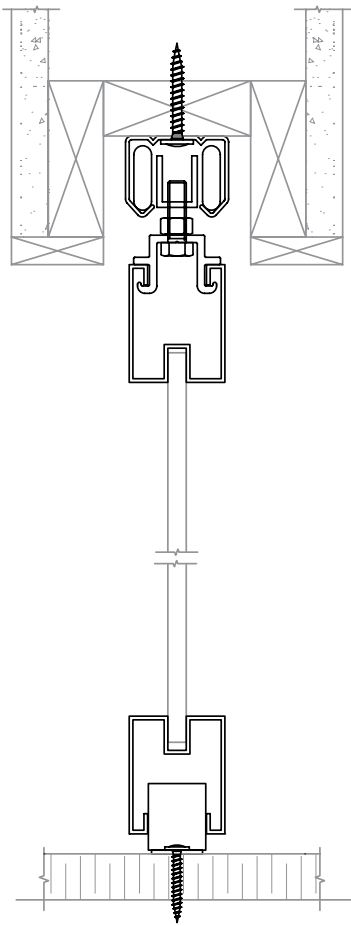

DESIGNER STYLE AT AN AFFORDABLE PRICE

GLASS DOORS & DIVIDERS

Riviera
by Alliance Glass Doors

MONACO 6030 trackless bottom

Monaco is our most popular tracking option. The Monaco offers many unique and stylish ways to divide a room or create a closet that fits your decor without floor tracking.

PORTOFINO 6020 pocket door

Portofino is predominantly used in a pocket door application. The Portofino uses a hanging system that allows you to apply the dividers without having to use a floor track.

SAVONA 6010 top guide channel - bottom roller

Savona is our most versatile tracking option. The Savona accommodates wider, taller openings in either ceiling or wall tracking.

www.rivieraglassdividers.com

SAVONA 6010 top guide channel - bottom roller