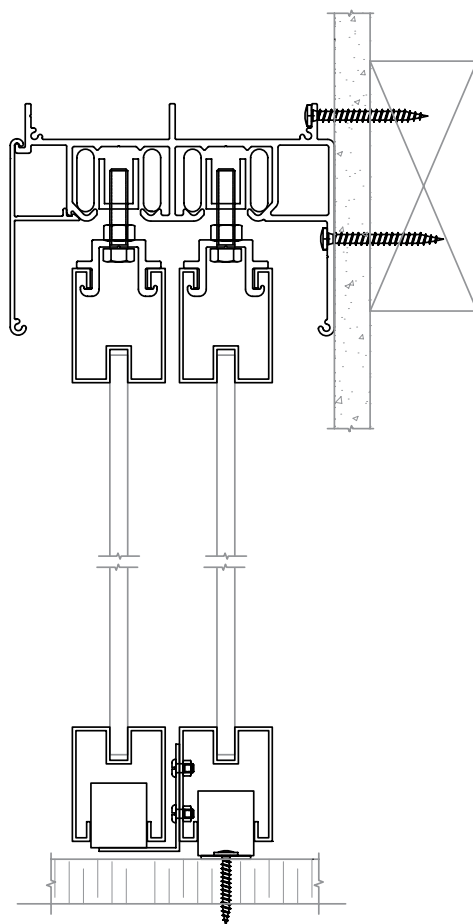

DESIGNER STYLE AT AN AFFORDABLE PRICE

GLASS DOORS & DIVIDERS

Riviera
by Alliance Glass Doors

MONACO 6030 trackless bottom

Monaco is our most popular tracking option. The Monaco offers many unique and stylish ways to divide a room or create a closet that fits your decor without floor tracking.

PORTOFINO 6020 pocket door

Portofino is predominantly used in a pocket door application. The Portofino uses a hanging system that allows you to apply the dividers without having to use a floor track.

SAVONA 6010 top guide channel - bottom roller

Savona is our most versatile tracking option. The Savona accommodates wider, taller openings in either ceiling or wall tracking.

www.rivieraglassdividers.com

SAVONA 6010 top guide channel - bottom roller