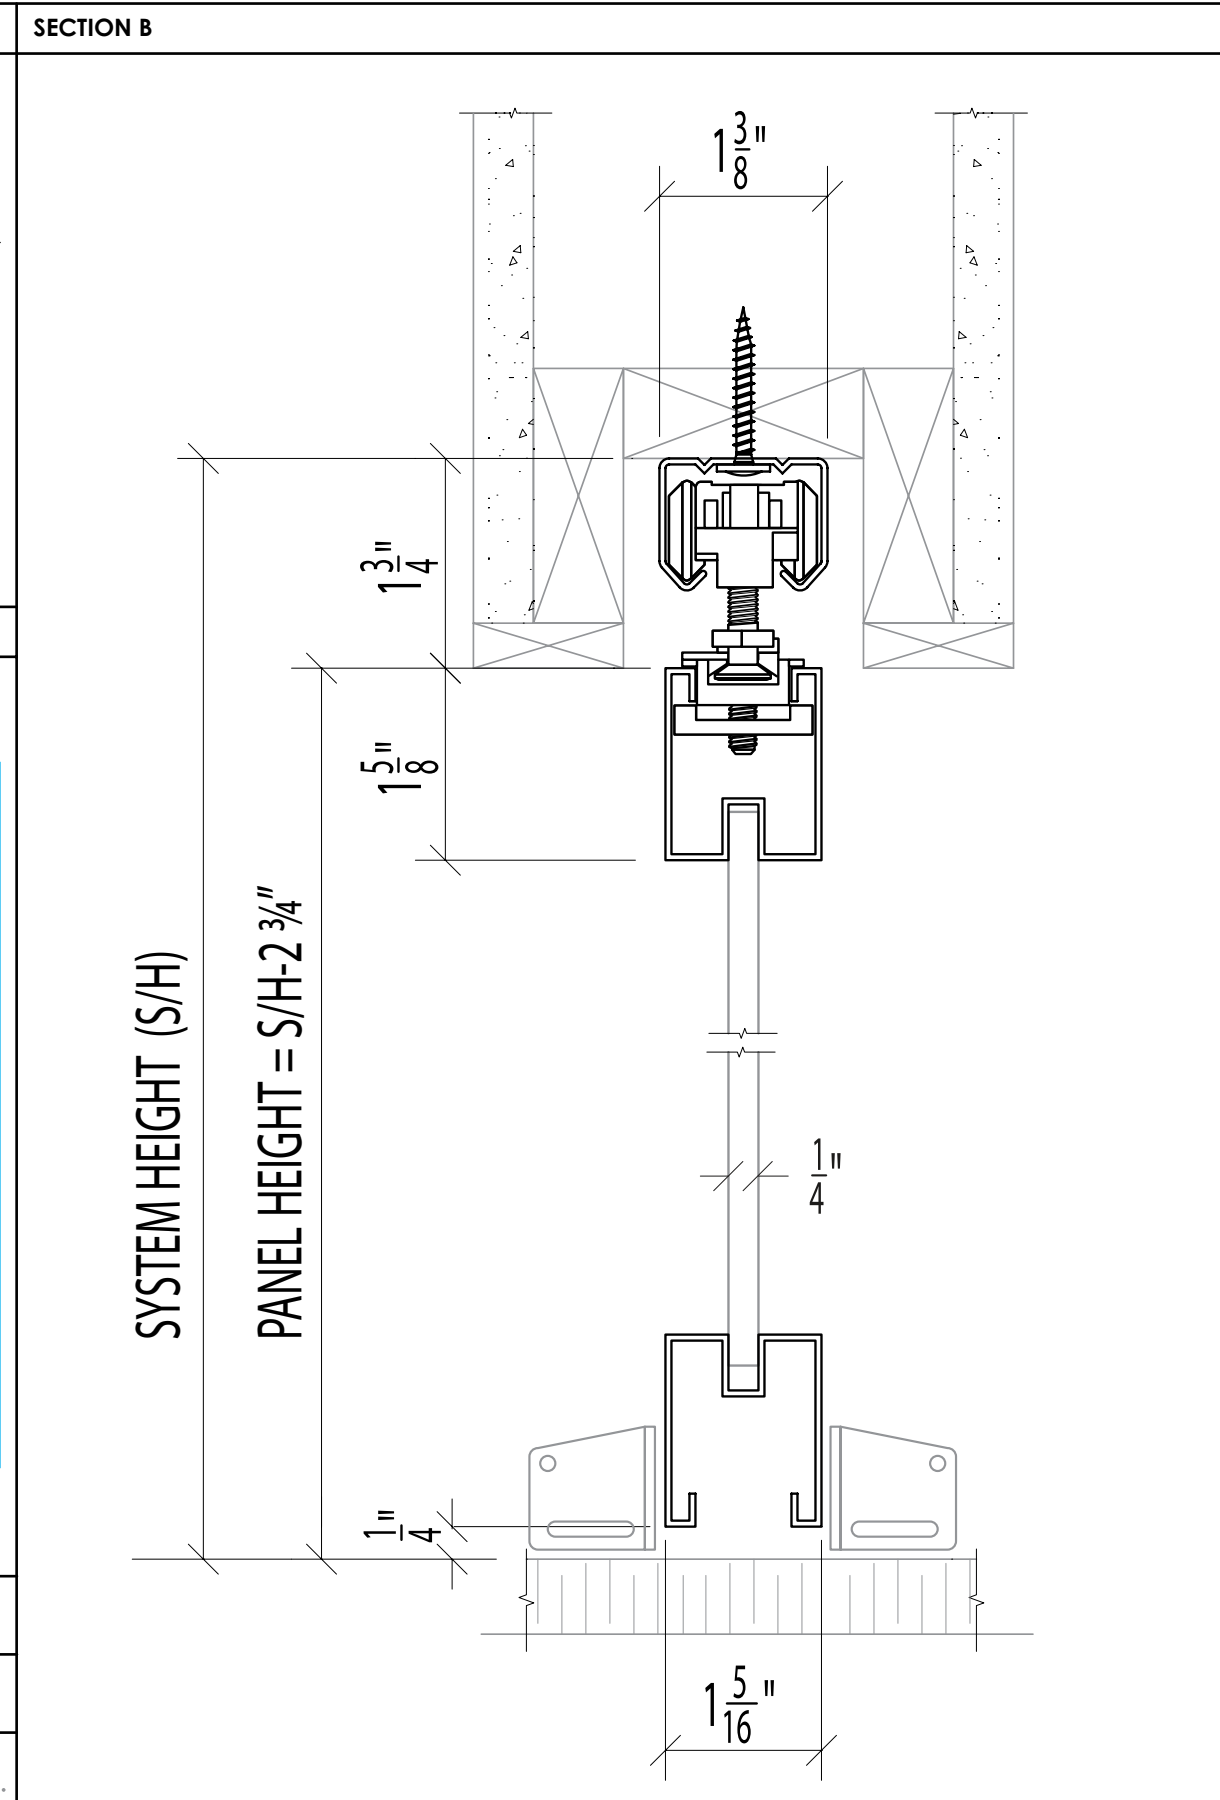

ELEVATION A

PROJECT:

ARCHITECT:

ALLIANCE GLASS DOORS INC.
 Surrey, BC, Canada, V3W 1A2
 T: 604.501.2588
 F: 604.501.1608
 rivieraglassdividers.com

PORTOFINO Px-SCG
 Single Track - Ceiling Mount - Floor Guides

SHEET:

JOB #:

SYSTEM PARTS

LINE STANDARD STILE

TOP TRACK
2 X
POCKET JAMB GUIDES

STANDARD INSERTS

- DIFFUSED WHITE LAMI GLASS
- CLEAR LAMINATED GLASS
- MIRROR
- PREFINISHED HARDBOARD
- MIRROR / HARDBOARD

CUSHION CAPTURE ROLLER ASSEMBLY (SHOWN WITH SINGLE TOP TRACK)

SYSTEM 214 LOCK **SYSTEM 214** EDGE PULL

CHECKED BY: DL

PLEASE NOTE: "x" in the product code refers to the stile options - Standard **LINE** = "T"; **SYSTEM 214** = "214"