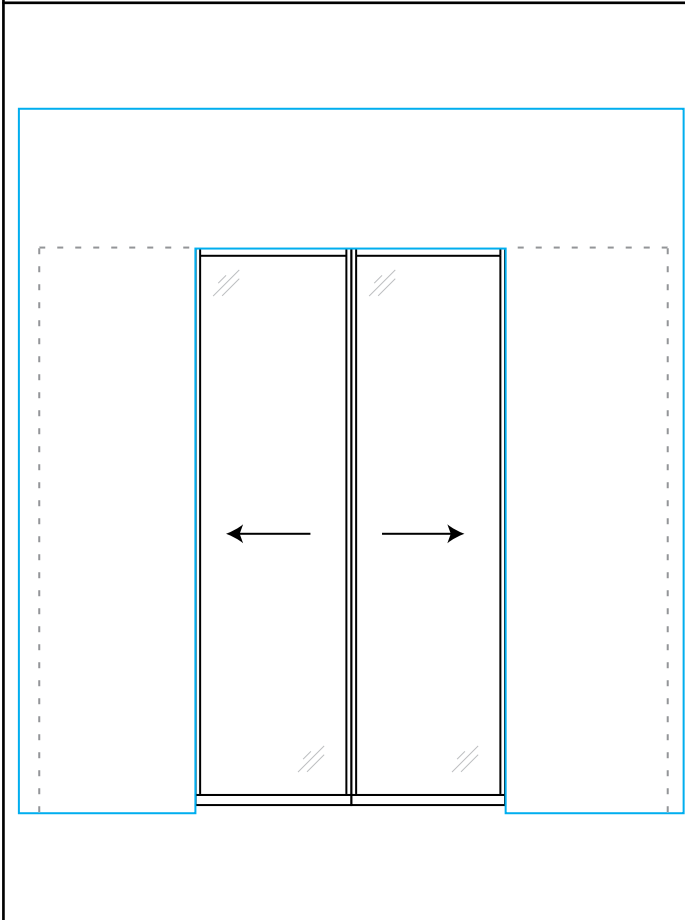

ELEVATION A

PROJECT:

ARCHITECT:

ALLIANCE GLASS DOORS INC.
 Surrey, BC, Canada, V3W 1A2
 T: 604.501.2588
 F: 604.501.1608
 rivieraglassdividers.com

PORTOFINO Px-SCG
 Single Track - Ceiling Mount - Floor Guides

SHEET:

JOB #:

SYSTEM PARTS

LINE STANDARD STILE

TOP TRACK
2 X
POCKET JAMB GUIDES

STANDARD INSERTS

- DIFFUSED WHITE LAMI GLASS
- CLEAR LAMINATED GLASS
- MIRROR
- PREFINISHED HARDBOARD
- MIRROR / HARDBOARD

CUSHION CAPTURE ROLLER ASSEMBLY (SHOWN WITH SINGLE TOP TRACK)

DRAWN BY: JL **DATE:** 07/22/17

OPTIONAL PARTS

BLACK ANODIZED FINISH

SYSTEM 214 2-1/4" WIDE STILE

SPECIAL INSERTS

- POLAR WHITE GLASS
- BLACK GLASS
- CABANA LITE LAMI GLASS
- WHITE SAND LAMI GLASS
- CUSTOMER SUPPLIED INSERT
- DIVISION BARS

SYSTEM 214 LOCK **SYSTEM 214** EDGE PULL

CHECKED BY: DL

PLEASE NOTE: "x" in the product code refers to the stile options - Standard **LINE** = "T"; **SYSTEM 214** = "214"