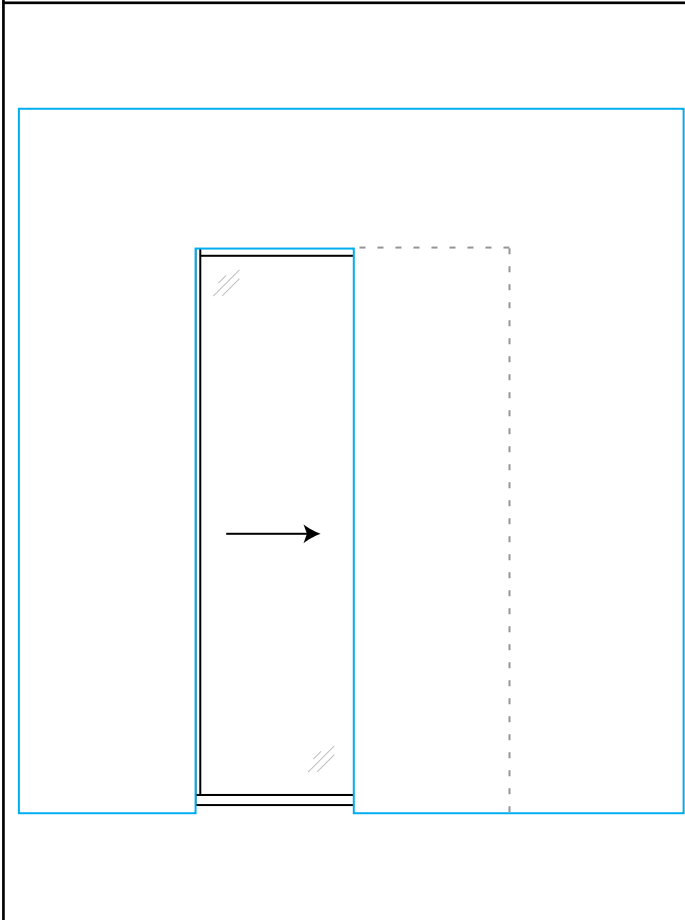

**ELEVATION A**

**PROJECT:**

**ARCHITECT:**

**ALLIANCE GLASS DOORS INC.**  
 Surrey, BC, Canada, V3W 1A2  
 T: 604.501.2588  
 F: 604.501.1608  
 rivieraglassdividers.com

**SHEET:**

**JOB #:**

**SYSTEM PARTS**

**LINE** STANDARD STILE

TOP TRACK

2 X

POCKET JAMB GUIDES

**STANDARD INSERTS**

- DIFFUSED WHITE LAMI GLASS
- CLEAR LAMINATED GLASS
- MIRROR
- PREFINISHED HARDBOARD
- MIRROR / HARDBOARD

**CUSHION CAPTURE ROLLER ASSEMBLY (SHOWN WITH SINGLE TOP TRACK)**

**SYSTEM 214** LOCK      **SYSTEM 214** EDGE PULL

**CHECKED BY:** DL

PLEASE NOTE: "x" in the product code refers to the stile options - Standard **LINE** = "T"; **SYSTEM 214** = "214"