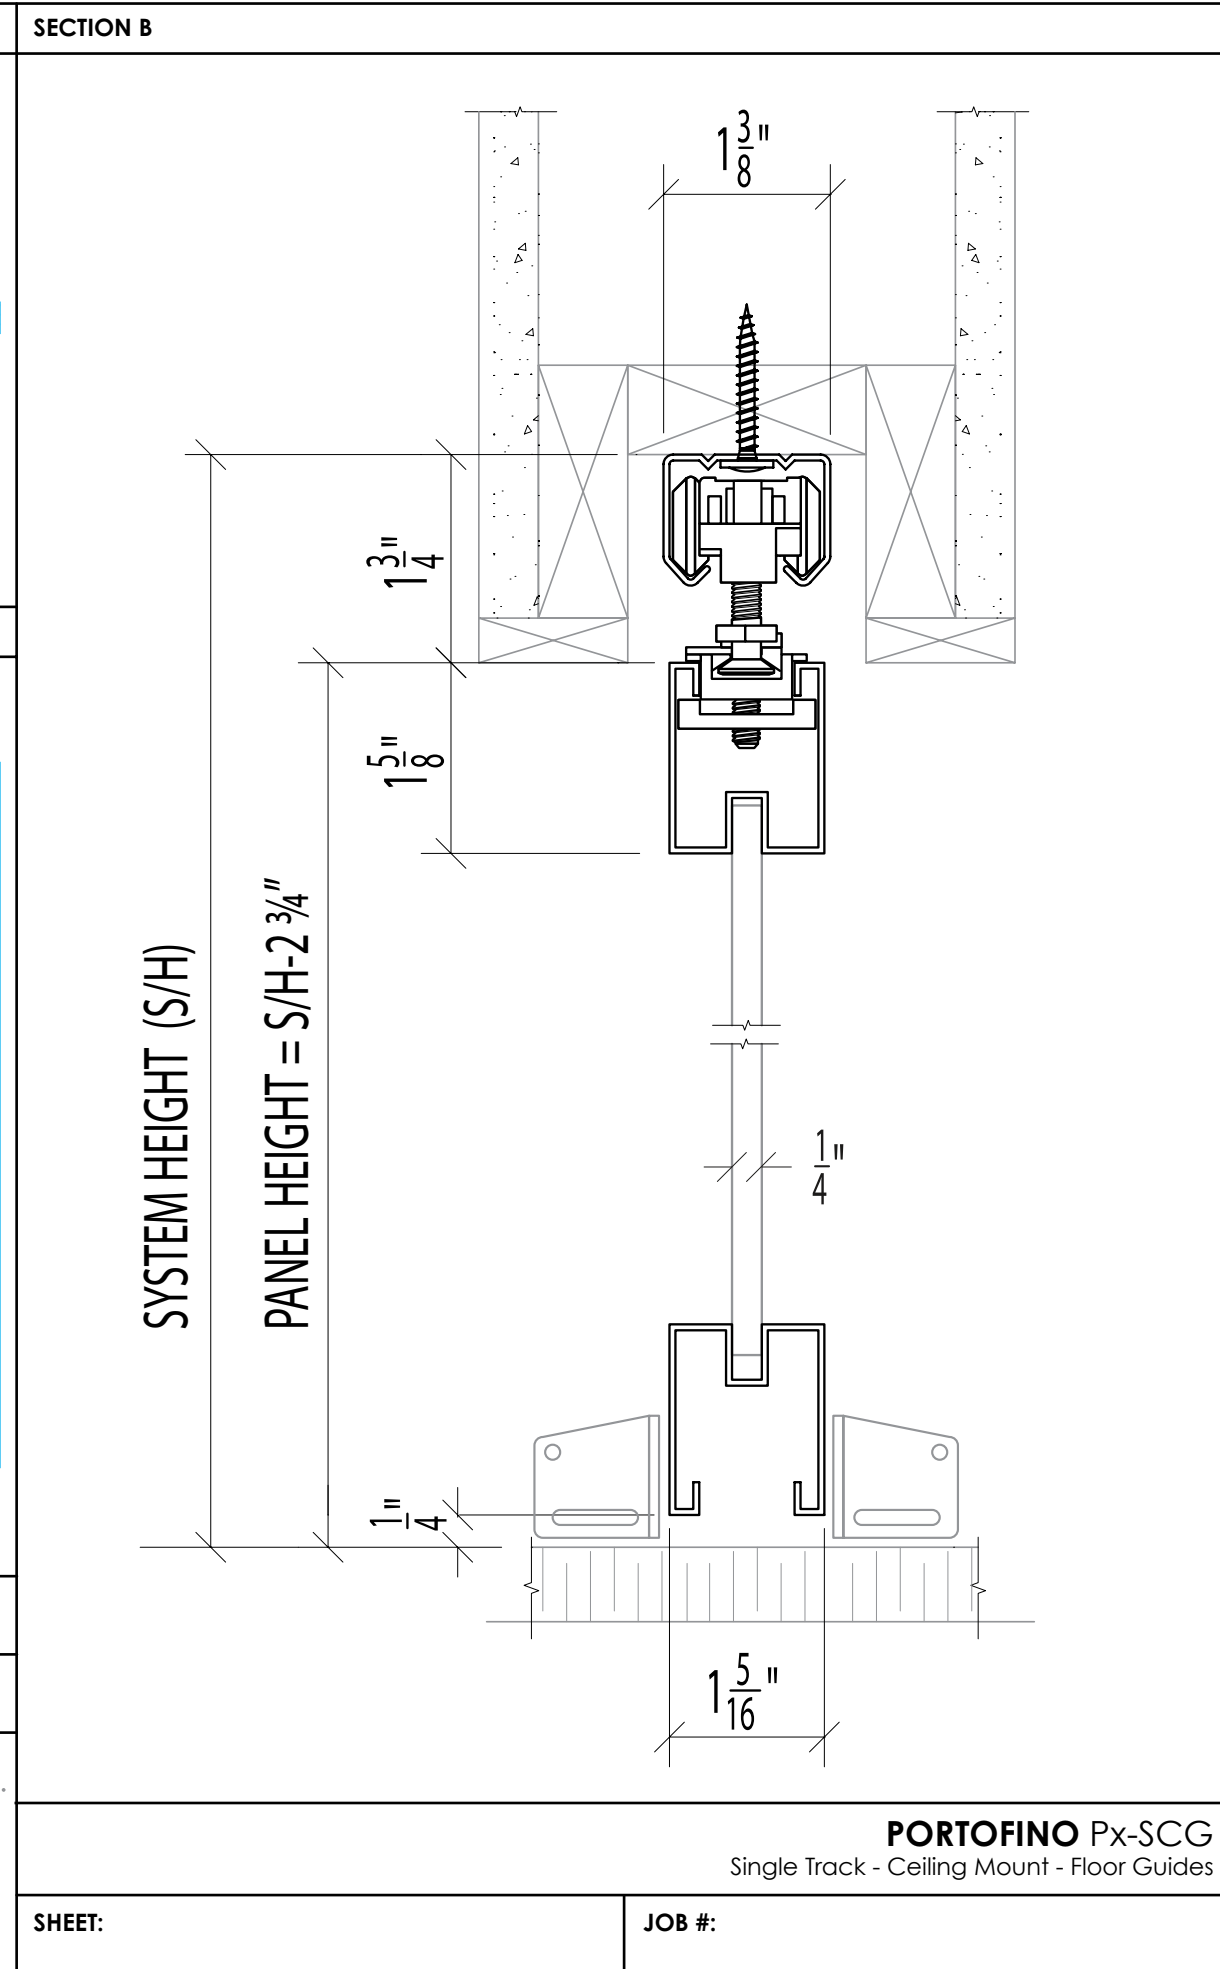

**ELEVATION A**

**PROJECT:**

**ARCHITECT:**

**ALLIANCE GLASS DOORS INC.**  
 Surrey, BC, Canada, V3W 1A2  
 T: 604.501.2588  
 F: 604.501.1608  
 rivieraglassdividers.com

**SHEET:**

**JOB #:**

**SYSTEM PARTS**

**LINE** STANDARD STILE

TOP TRACK

2 X

POCKET JAMB GUIDES

**STANDARD INSERTS**

- DIFFUSED WHITE LAMI GLASS
- CLEAR LAMINATED GLASS
- MIRROR
- PREFINISHED HARDBOARD
- MIRROR / HARDBOARD

**CUSHION CAPTURE ROLLER ASSEMBLY (SHOWN WITH SINGLE TOP TRACK)**

**SYSTEM 214** LOCK      **SYSTEM 214** EDGE PULL

**CHECKED BY:** DL

PLEASE NOTE: "x" in the product code refers to the stile options - Standard **LINE** = "T"; **SYSTEM 214** = "214"